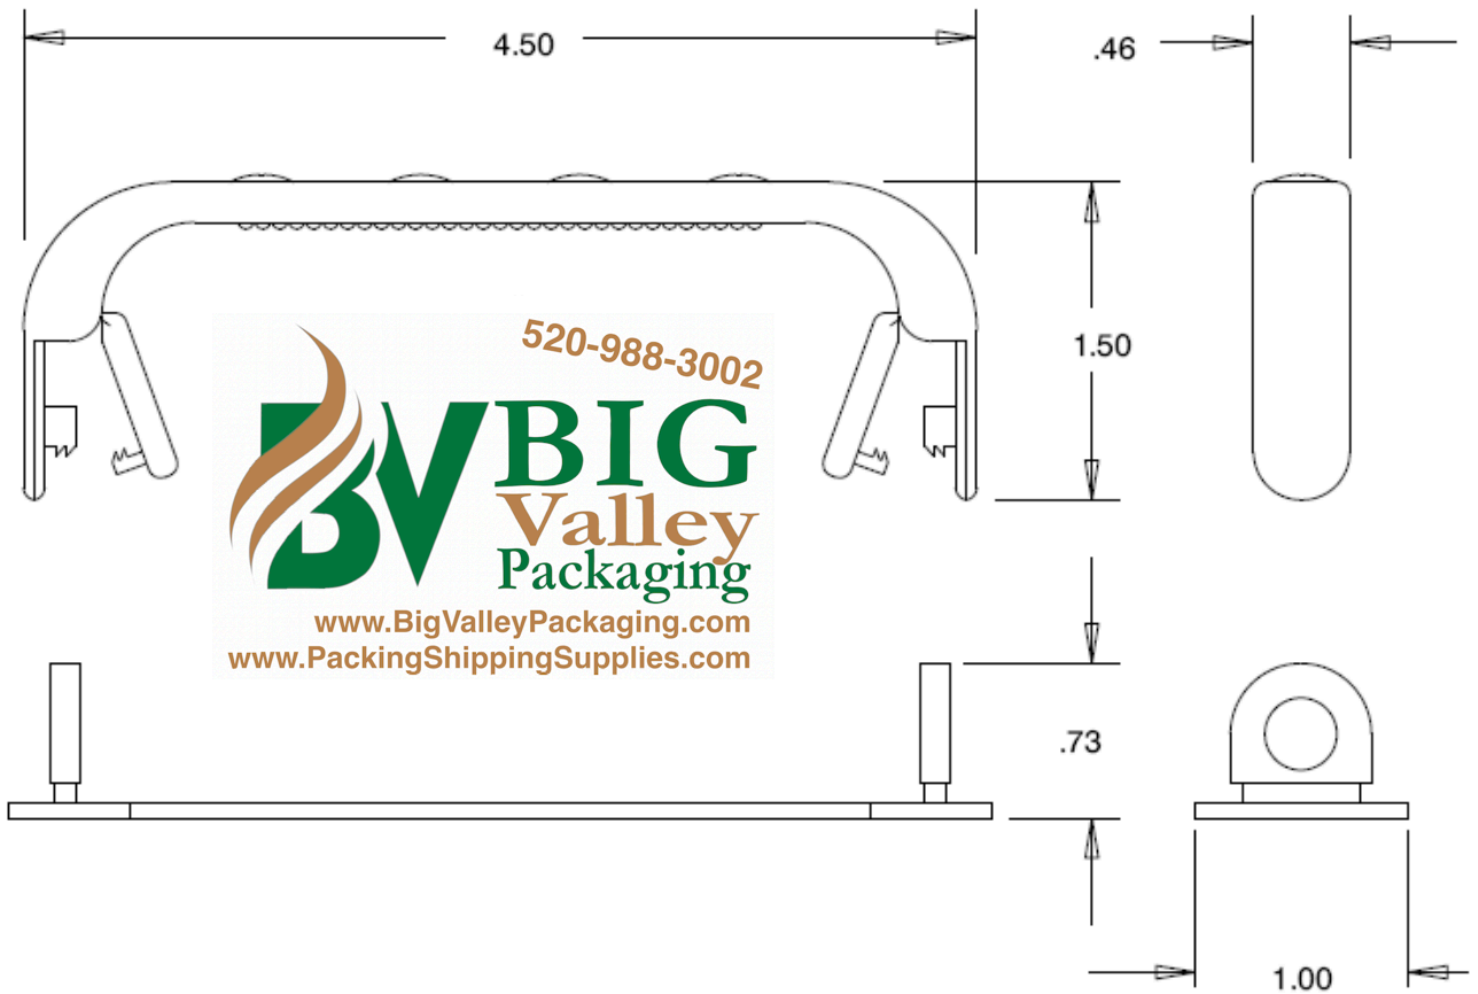

Specifications Sheet

Product Description

Product Name #RM-224 4 1/2" x 1 1/2" Soft Touch
Capacity Up to 45 lbs
Material Poly-Propylene

Ordering Information

Colors White Black Translucent

Product Dimensions

Dimensions are in inches

Packing Information

Carton Pack 1,000 pieces/carton
Carton Weight 33 lbs