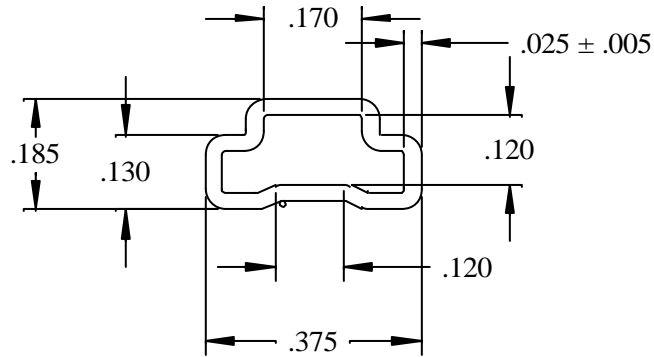

Tube Accessories

DESCRIPTION	8-Lead SOIC Anti-static Tube
PINS	N/A
END PLUGS	MC-150SOICBEP
CONDUCTIVE TUBE STUFFER	MC-2030CTS
RUBBER CUSHION END PLUG	SPECIAL ORDER
All tubes are 20" long. Modifications or custom lengths available.	

CONFIDENTIAL
This drawing represents
proprietary design information.
This drawing is confidential.
Do not distribute without
express written consent
of the client or Big Valley Packaging.

DRAWN BY	MC	SCALE	N/A
CHK'D BY		DATE	08/27/1997
APPROVED BY		PART NUMBER	MC-8L-SOIC/AS