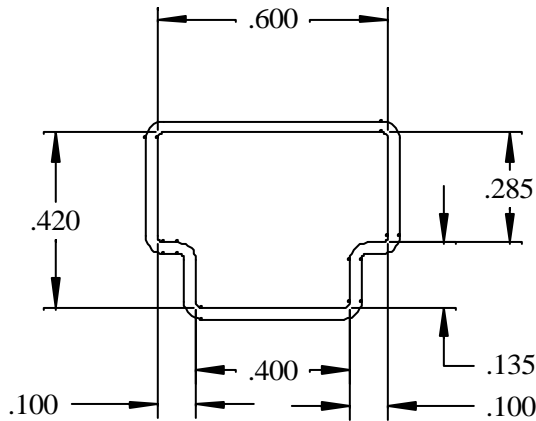

Tube Accessories

DESCRIPTION	Anti-static Tube
PINS	N/A
END PLUGS	N/A
CONDUCTIVE TUBE STUFFER	N/A
RUBBER CUSHION END PLUG	SPECIAL ORDER
All tubes are 20" long. Modifications or custom lengths available.	

CONFIDENTIAL
This drawing represents
proprietary design information.
This drawing is confidential.
Do not distribute without
express written consent
of the client or Big Valley Packaging.

DRAWN BY	MC	SCALE	N/A
CHK'D BY		DATE	09-28-2000
APPROVED BY		PART NUMBER	MC-OP600/AS