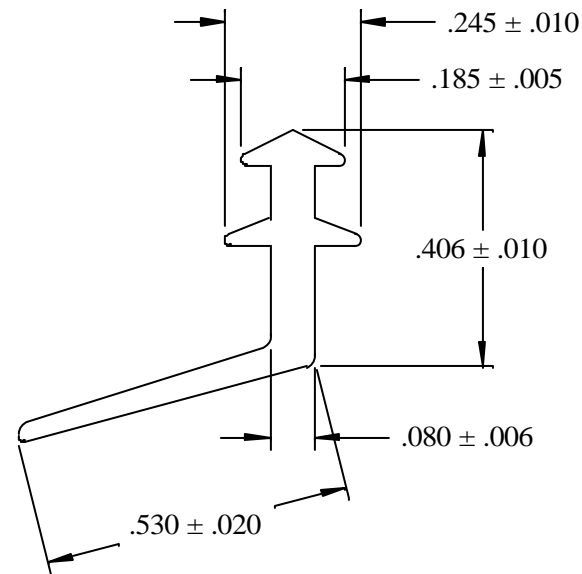

Part Number	Cut Length	Color	Tube Outline
MC-322-3WHITE	.300"	White	300 Mil SOIC 20, 28 and 32 LCC
MC-322-3RED	.300"	Red	300 Mil SOIC 20, 28 and 32 LCC
MC-322-6WHITE	.600"	White	32 SOPand 44 LCC
MC-322-6BLUE	.600"	Blue	32 SOPand 44 LCC

DESCRIPTION	Two Pronged Low Profile End Plug
MATERIAL	Kraton 3202

CONFIDENTIAL
This drawing represents
proprietary design information.
This drawing is confidential.
Do not distribute without
express written consent
of the client or Big Valley Packaging.

DRAWN BY	MC	SCALE	N/A
CHK'D BY		DATE	04/25/2000
APPROVED BY		PART NUMBER	MC-322-X