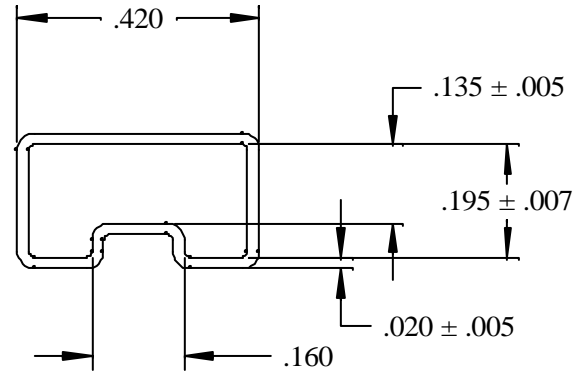

Tube Accessories

DESCRIPTION	300 Mil SOJ Anti-static Tube
PINS	N/A
END PLUGS	MC-322-3WHITE
CONDUCTIVE TUBE STUFFER	MC-3125CTS
RUBBER CUSHION END PLUG	SPECIAL ORDER
All tubes are 20" long. Modifications or custom lengths available.	

CONFIDENTIAL
This drawing represents
proprietary design information.
This drawing is confidential.
Do not distribute without
express written consent
of the client or Big Valley Packaging.

DRAWN BY	MC	SCALE	N/A
CHK'D BY		DATE	08/27/1997
APPROVED BY		PART NUMBER	MC-300SOJ/AS