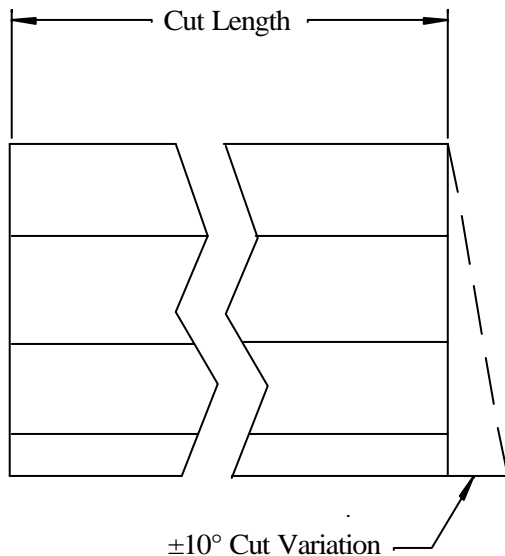

Part Number	Cut Length	Color	Tube Outline
MC-300BEP	.340"	Black	300 and 400 Mil DIP 20, 28 and 32 PLCC
MC-600BEP	.600"	Black	600 Mil DIP 44 and 52 PLCC
MC-900BEP	.900"	Black	68 PLCC
MC-1200BEP	1.200"	Black	84 PLCC