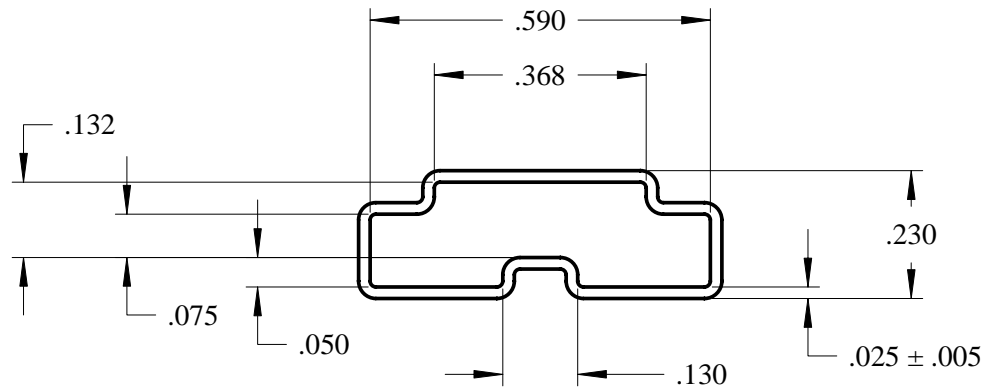

Tube Accessories

DESCRIPTION	300 Mil SOIC Anti-static Tube
PINS	N/A
END PLUGS	MC-322-3WHITE
CONDUCTIVE TUBE STUFFER	MC-3125CTS
RUBBER CUSHION END PLUG	SPECIAL ORDER
All tubes are 20" long. Modifications or custom lengths available.	

CONFIDENTIAL
This drawing represents
proprietary design information.
This drawing is confidential.
Do not distribute without
express written consent
of the client or Big Valley Packaging.

DRAWN BY	MC	SCALE	N/A
CHK'D BY		DATE	08/27/1997
APPROVED BY		PART NUMBER	MC-330SOIC/SOJ