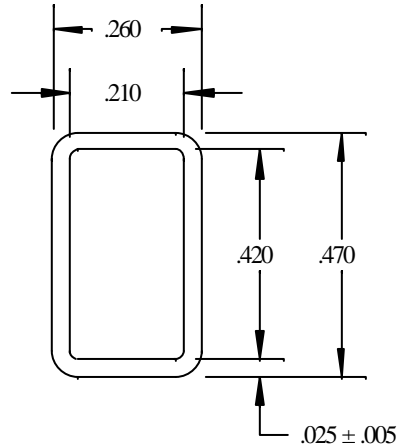

Tube Accessories

DESCRIPTION	20 Lead PLCC Anti-static Tube
END PLUG	MC-300BEP, MC-300REP
CONDUCTIVE TUBE STUFFER	MC-3187CTS
RUBBER CUSHION END PLUG	MC-3187RCP
All tubes are 20" long. Modifications or custom lengths available.	

CONFIDENTIAL
This drawing represents
proprietary design information.
This drawing is confidential.
Do not distribute without
express written consent
of the client or Big Valley Packaging.

DRAWN BY	MC	SCALE	N/A
CHK'D BY	AC	DATE	1-20-97
STD.TOLERANCE	± .010	PART NUMBER	MC-20PLCC/AS