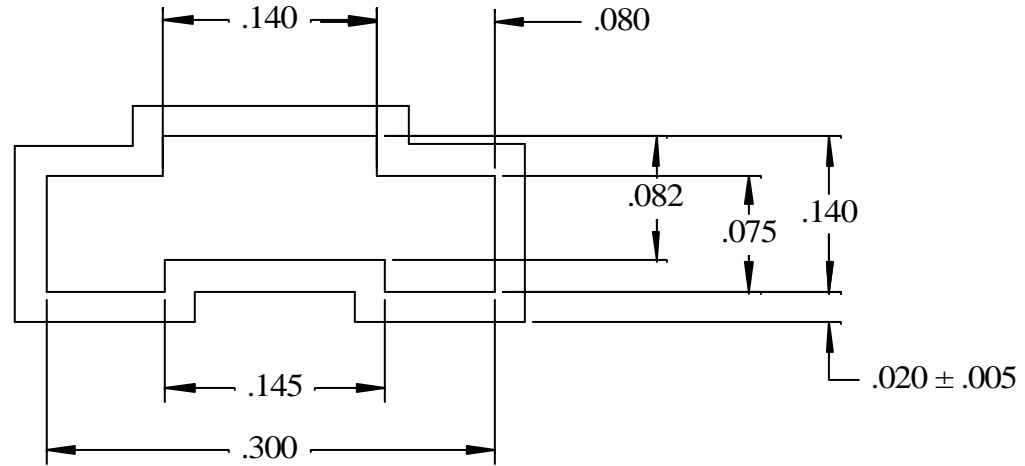

Tube Accessories

DESCRIPTION	150 Mil SOP Anti-static Tube
PINS	N/A
END PLUGS	MC-150SOICGEP, MC-150SOICREP
CONDUCTIVE TUBE STUFFER	MC-2060CTS
RUBBER CUSHION END PLUG	SPECIAL ORDER
All tubes are 20" long. Modifications or custom lengths available.	

CONFIDENTIAL
This drawing represents
proprietary design information.
This drawing is confidential.
Do not distribute without
express written consent
of the client or Big Valley Packaging.

DRAWN BY	MC	SCALE	N/A
CHK'D BY		DATE	06-12-2000
APPROVED BY		PART NUMBER	MC-150SOP/AS