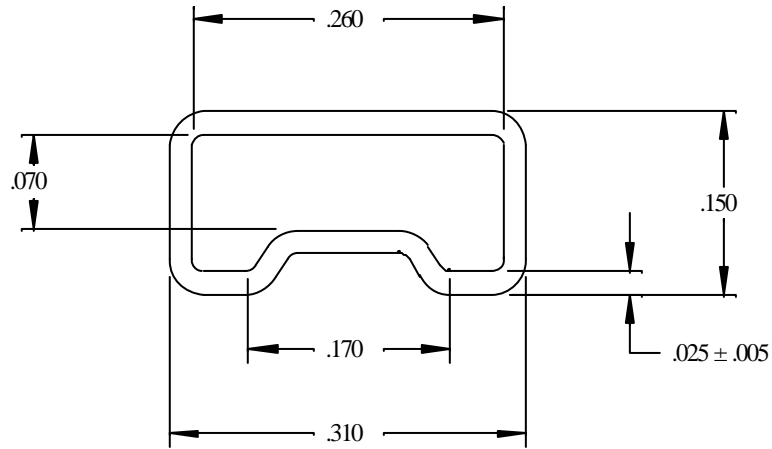

Tube Accessories

DESCRIPTION	150 Mil SOIC Anti-static Tube
PINS	N/A
END PLUGS	MC-150SOICGEP, MC-150SOICREP
CONDUCTIVE TUBE STUFFER	MC-2060CTS
RUBBER CUSHION END PLUG	SPECIAL ORDER
All tubes are 20" long. Modifications or custom lengths available.	

CONFIDENTIAL
This drawing represents
proprietary design information.
This drawing is confidential.
Do not distribute without
express written consent
of the client or Big Valley Packaging.

DRAWN BY	MC	SCALE	N/A
CHK'D BY		DATE	4-28-97
APPROVED BY	AM	PART NUMBER	MC-150SOIC/AS