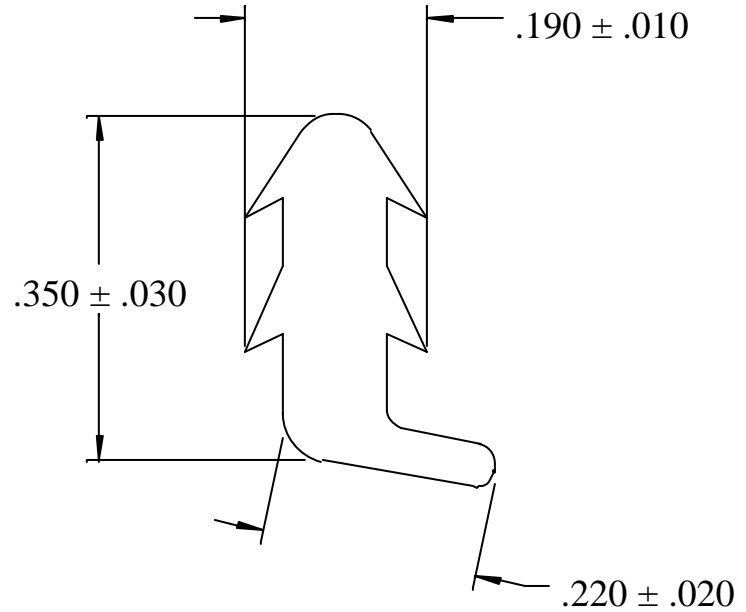

DESCRIPTION	Black End Plug
MATERIAL	Kraton 3204

CONFIDENTIAL
This drawing represents
proprietary design information.
This drawing is confidential.
Do not distribute without
express written consent
of the client or Big Valley Packaging.

DRAWN BY	MC	SCALE	N/A
CHK'D BY		DATE	05/04/2000
APPROVED BY		PART NUMBER	MC-300SOICBEP