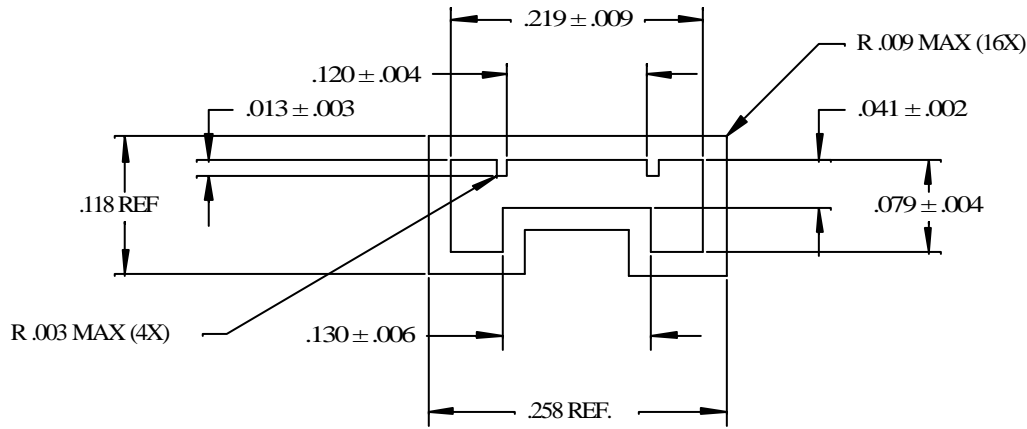

DESCRIPTION	MSOP Anti-static Tube
PINS	N/A
END PLUGS	MC-MNSOICBEP
CONDUCTIVE TUBE STUFFER	N/A
RUBBER CUSHION END PLUG	N/A

CONFIDENTIAL
This drawing represents
proprietary design information.
This drawing is confidential.
Do not distribute without
express written consent
of the client or Big Valley Packaging.

DRAWN BY	MC	SCALE	N/A
CHK'D BY	AC	DATE	11/08/2000
APPROVED BY	AM	PART NUMBER	MC-MSOP/AS