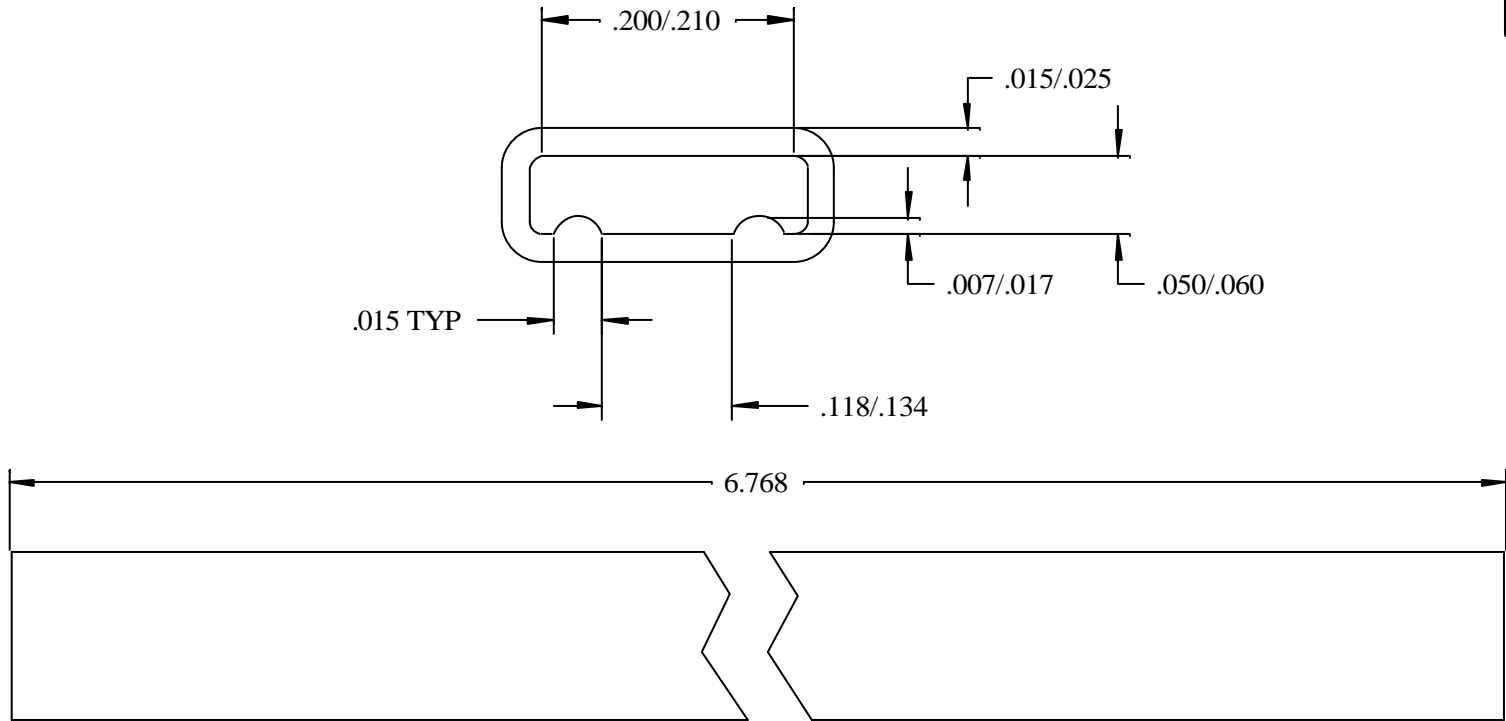

DESCRIPTION	MSOP Anti-static Tube
PINS	N/A
END PLUGS	MC-MNSOICBEP
CONDUCTIVE TUBE STUFFER	N/A
RUBBER CUSHION END PLUG	N/A

CONFIDENTIAL
This drawing represents
proprietary design information.
This drawing is confidential.
Do not distribute without
express written consent
of the client or Big Valley Packaging.

DRAWN BY	MC	SCALE	N/A
CHK'D BY	MV	DATE	12/24/97
APPROVED BY	AM	PART NUMBER	MC-MNSOIC/AS