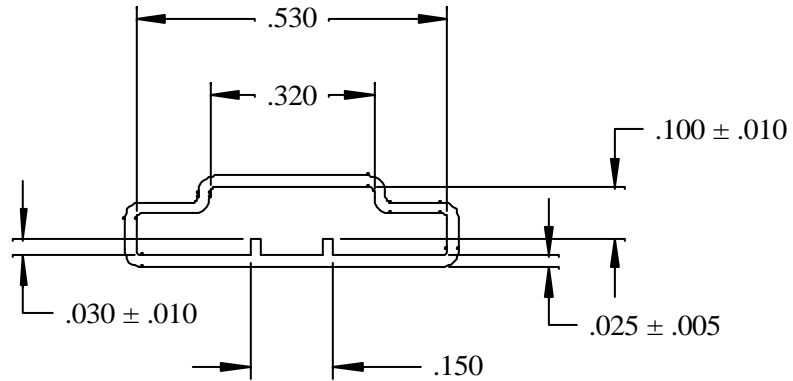

Tube Accessories

DESCRIPTION	300 Mil SOIC/SOJ Anti-static Tube
PINS	N/A
END PLUGS	MC-300SOICBEP
CONDUCTIVE TUBE STUFFER	MC-3060CTS
RUBBER CUSHION END PLUG	SPECIAL ORDER
All tubes are 20" long. Modifications or custom lengths available.	

CONFIDENTIAL
This drawing represents
proprietary design information.
This drawing is confidential.
Do not distribute without
express written consent
of the client or Big Valley Packaging.

DRAWN BY	MC	SCALE	N/A
CHK'D BY		DATE	11/16/1997
APPROVED BY		PART NUMBER	MC-300SOIC/SOJ