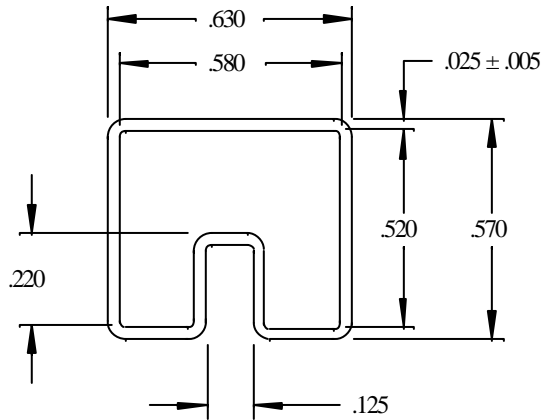

Tube Accessories

DESCRIPTION	Anti-static Connector Shipping Tube
PINS	MC-0550
END PLUGS	MC-900STBEP
CONDUCTIVE TUBE STUFFER	SPECIAL ORDER
RUBBER CUSHION END PLUG	N/A
All tubes are 20" long. Modifications or custom lengths available.	

CONFIDENTIAL
This drawing represents
proprietary design information.
This drawing is confidential.
Do not distribute without
express written consent
of the client or Big Valley Packaging.

DRAWN BY	MC	SCALE	N/A
CHK'D BY	AC	DATE	1-24-97
STD. TOLERANCE	± .010	PART NUMBER	MC-0900ST/AS