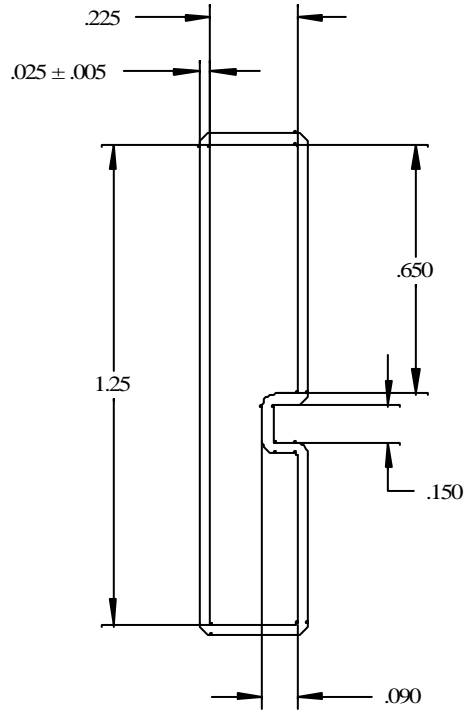

Tube Accessories

DESCRIPTION	TO-220 Anti-static Tube
PINS	MC-4000 NEEDLE
END PLUGS	MC-2039-6
CONDUCTIVE TUBE STUFFER	MC-6187CTS
RUBBER CUSHION END PLUG	MC-6187
All tubes are 20" long. Modifications or custom lengths available.	

CONFIDENTIAL
This drawing represents
proprietary design information.
This drawing is confidential.
Do not distribute without
express written consent
of the client or Big Valley Packaging.

DRAWN BY	MC	SCALE	N/A
CHK'D BY	MV	DATE	8/27/97
APPROVED BY	AM	PART NUMBER	MC-TO220/AS