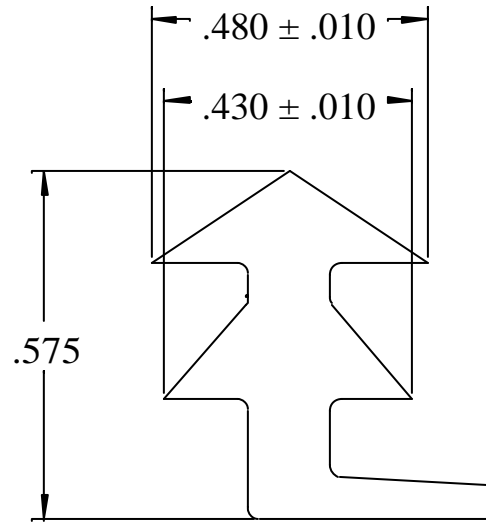

DESCRIPTION	Black End Plug
MATERIAL	Kraton 3204

CONFIDENTIAL
This drawing represents
proprietary design information.
This drawing is confidential.
Do not distribute without
express written consent
of the client or Big Valley Packaging.

DRAWN BY	MC	SCALE	N/A
CHK'D BY		DATE	05/04/2000
APPROVED BY		PART NUMBER	MC-0900STBEP