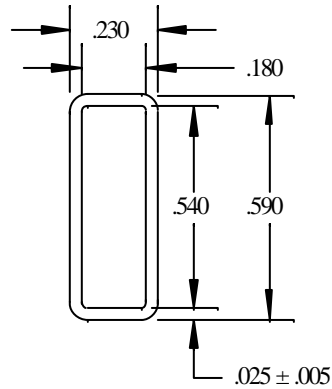

Tube Accessories

DESCRIPTION	32 Lead PLCC Anti-static Tube
END PLUG	MC-400BEP, MC-400REP, MC-2039-4
CONDUCTIVE TUBE STUFFER	MC-4187CTS
RUBBER CUSHION END PLUG	MC-4187RCP
All tubes are 20" long. Modifications or custom lengths available.	

CONFIDENTIAL
This drawing represents
proprietary design information.
This drawing is confidential.
Do not distribute without
express written consent
of the client or Big Valley Packaging.

DRAWN BY	MC	SCALE	N/A
CHK'D BY	AC	DATE	1-20-97
STD. TOLERANCE	± .010	PART NUMBER	MC-32PLCC/AS