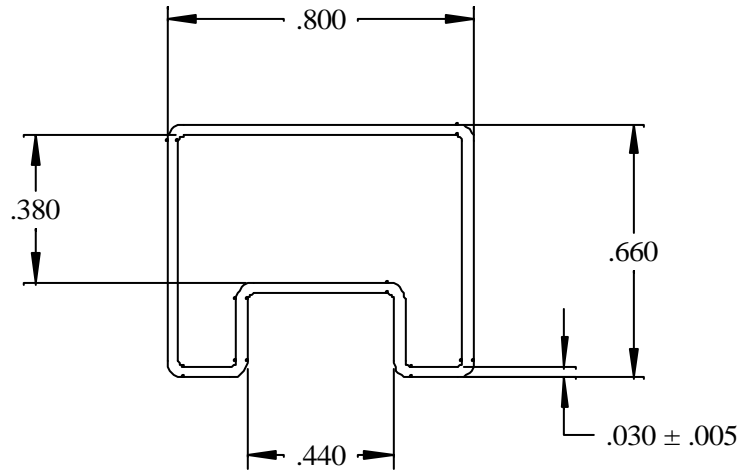

Tube Accessories

DESCRIPTION	Large Socket / OPTO Tube
PINS	MC-0550BLUE
END PLUGS	N/A
SPECIAL ORDER	CTS
RUBBER CUSHION END PLUG	SPECIAL ORDER
All tubes are 20" long. Modifications or custom lengths available.	

CONFIDENTIAL
This drawing represents
proprietary design information.
This drawing is confidential.
Do not distribute without
express written consent
of the client or Big Valley Packaging.

DRAWN BY	MC	SCALE	N/A
CHK'D BY		DATE	08/27/1997
APPROVED BY		PART NUMBER	MC-246A/AS