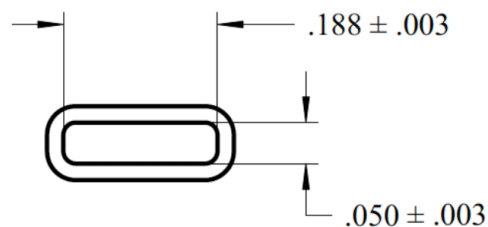

Tube Accessories

DESCRIPTION	4x4 QFN Anti-static Shipping Tube
PINS	N/A
END PLUGS	MC-MLF4BEP
CONDUCTIVE TUBE STUFFER	MC-1520CTS
RUBBER CUSHION END PLUG	N/A
All tubes are 15.00" long. Modifications or custom lengths available.	

CONFIDENTIAL
This drawing represents
proprietary design information.
This drawing is confidential.
Do not distribute without
express written consent
of the client or Big Valley Packaging.
SUPPORT@BIGVALLEYPACKAGING.COM

DRAWN BY		SCALE	
MC		N/A	
CHK'D BY		DATE	
AC		02/27/2002	
STD. TOLERANCE		PART NUMBER	
± .010		MC-4QFN/AS