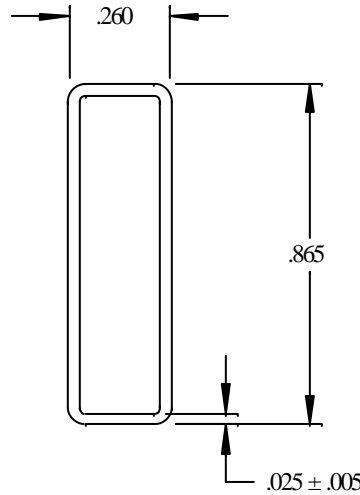

Tube Accessories

DESCRIPTION	52 Lead PLCC Anti-static Tube
PINS	N/A
END PLUGS	MC-600BEP, MC-600REP, MC-2039-6
CONDUCTIVE TUBE STUFFER	MC-6187CTS
RUBBER CUSHION END PLUG	MC-6187RCP
All tubes are 20" long. Modifications or custom lengths available.	

CONFIDENTIAL
This drawing represents
proprietary design information.
This drawing is confidential.
Do not distribute without
express written consent
of the client or Big Valley Packaging.

DRAWN BY	MC	SCALE	N/A
CHK'D BY	AC	DATE	1-27-97
STD. TOLERANCE	± .010	PART NUMBER	MC-52PLCC/AS