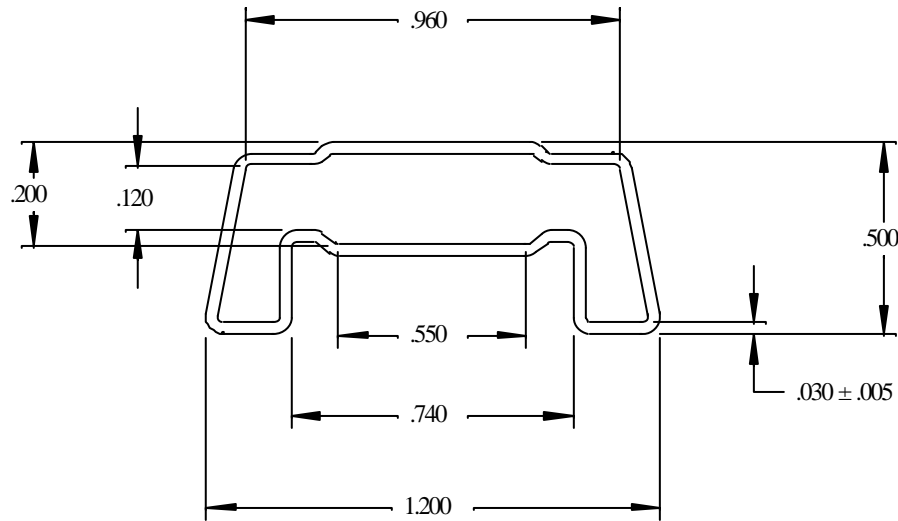

Tube Accessories

DESCRIPTION	900 Mil DIP Low Profile Anti-static Tube
END PLUG	MC-900BEP, MC-900REP, MC-2039-9
PIN	MC-2000 EYELET, MC-4000 NEEDLE
CONDUCTIVE TUBE STUFFER	MC-9125CTS
RUBBER CUSHION END PLUG	MC-9125RCP
All tubes are 20" long. Modifications or custom lengths available.	

CONFIDENTIAL
This drawing represents
proprietary design information.
This drawing is confidential.
Do not distribute without
express written consent
of the client or Big Valley Packaging.

DRAWN BY	MC	SCALE	N/A
CHK'D BY	AC	DATE	1-15-97
STD. TOLERANCE	± .010	PART NUMBER	MC-900LAS