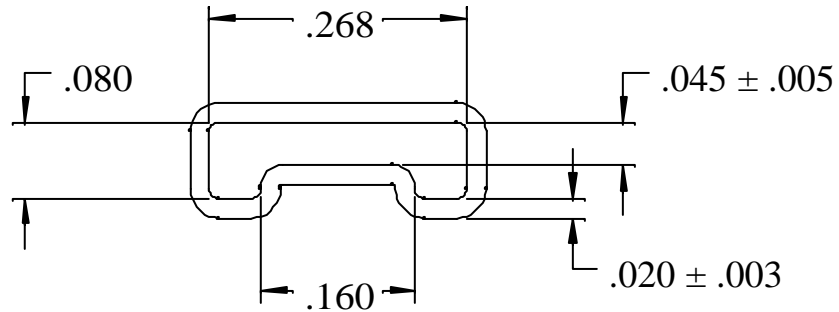

Tube Accessories

DESCRIPTION	4.4mm TSSOP Anti-static Tube
PINS	N/A
END PLUGS	MC-0110-01
CONDUCTIVE TUBE STUFFER	MC-2060CTS
RUBBER CUSHION END PLUG	Special Order
All tubes are 20" long. Modifications or custom lengths available.	

CONFIDENTIAL
This drawing represents
proprietary design information.
This drawing is confidential.
Do not distribute without
express written consent
of the client or Big Valley Packaging.

DRAWN BY	MC	SCALE	N/A
CHK'D BY	AC	DATE	01/29/2001
APPROVED BY		PART NUMBER	MC-0606TSSOP/AS