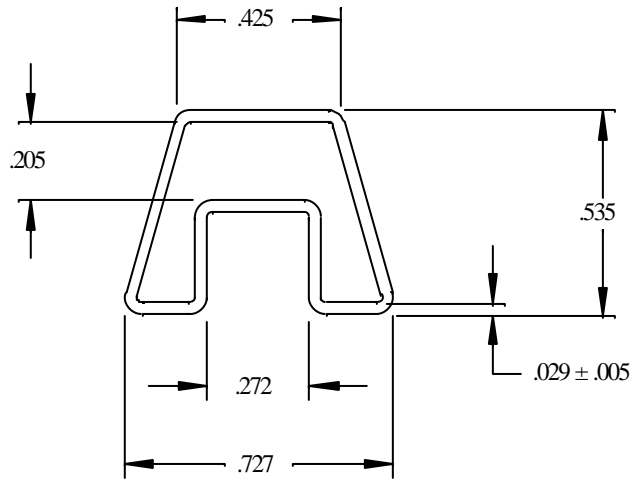

Tube Accessories

DESCRIPTION	400 Mil DIP Anti-static Tube
END PLUG	MC-400BEP, MC-2039-4
PINS	MC-2000 EYELET, MC-4000 NEEDLE
CONDUCTIVE TUBE STUFFER	MC-4187CTS
RUBBER CUSHION END PLUG	MC-4187RCP
All tubes are 20" long. Modifacations or custom lengths available.	

CONFIDENTIAL
This drawing represents
proprietary design information.
This drawing is confidential.
Do not distribute without
express written consent
of the client or Big Valley Packaging.

DRAWN BY	MC	SCALE	N/A
CHK'D BY	AC	DATE	1-15-97
STD. TOLERANCE	± .010	PART NUMBER	MC-400HAS