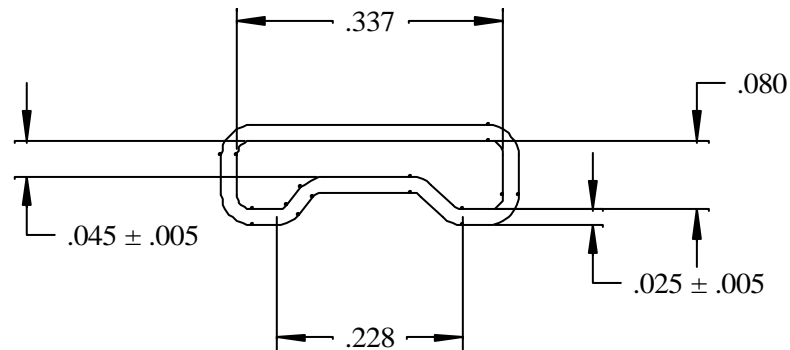

Tube Accessories

DESCRIPTION	220 Mil TSSOP Anti-static Tube
PINS	N/A
END PLUGS	MC-0110-01
CONDUCTIVE TUBE STUFFER	MC-2060CTS
RUBBER CUSHION END PLUG	SPECIAL ORDER
All tubes are 20" long. Modifications or custom lengths available.	

CONFIDENTIAL
This drawing represents
proprietary design information.
This drawing is confidential.
Do not distribute without
express written consent
of the client or Big Valley Packaging.

DRAWN BY	MC	SCALE	N/A
CHK'D BY		DATE	08/27/1997
APPROVED BY		PART NUMBER	MC-220TSSOP/AS