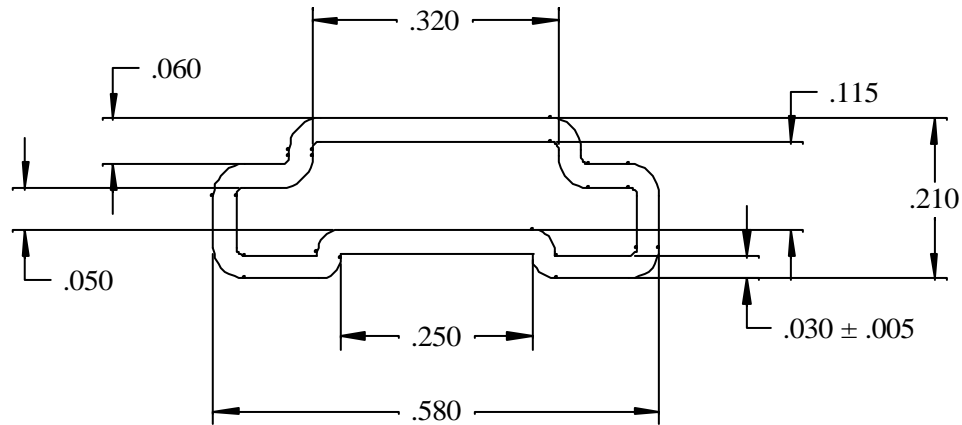

Tube Accessories

DESCRIPTION	300 Mil SOIC Anti-static Tube
PINS	N/A
END PLUGS	MC-300SOICBEP
CONDUCTIVE TUBE STUFFER	MC-3060CTS
RUBBER CUSHION END PLUG	SPECIAL ORDER
All tubes are 20" long. Modifications or custom lengths available.	

CONFIDENTIAL
This drawing represents
proprietary design information.
This drawing is confidential.
Do not distribute without
express written consent
of the client or Big Valley Packaging.

DRAWN BY	MC	SCALE	N/A
CHK'D BY	MV	DATE	11/15/96
APPROVED BY	AM	PART NUMBER	MC-300SOIC/AS