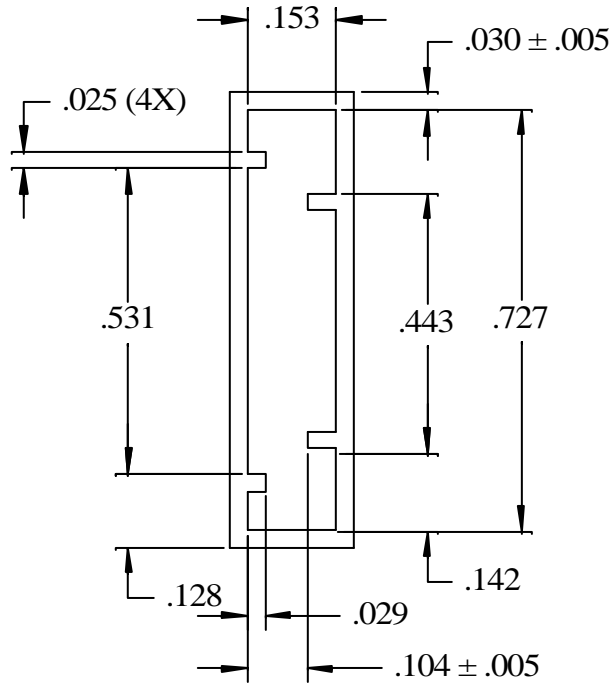

Tube Accessories

DESCRIPTION	350-400 SOP Anti-static Tube
PINS	N/A
END PLUGS	MC-322-6WHITE
CONDUCTIVE TUBE STUFFER	MC-6060CTS
RUBBER CUSHION END PLUG	SPECIAL ORDER
All tubes are 20" long. Modifications or custom lengths available.	

CONFIDENTIAL
This drawing represents
proprietary design information.
This drawing is confidential.
Do not distribute without
express written consent
of the client or Big Valley Packaging.

DRAWN BY	MC	SCALE	N/A
CHK'D BY	MV	DATE	8/27/97
APPROVED BY	AM	PART NUMBER	MC-0475-91/AS