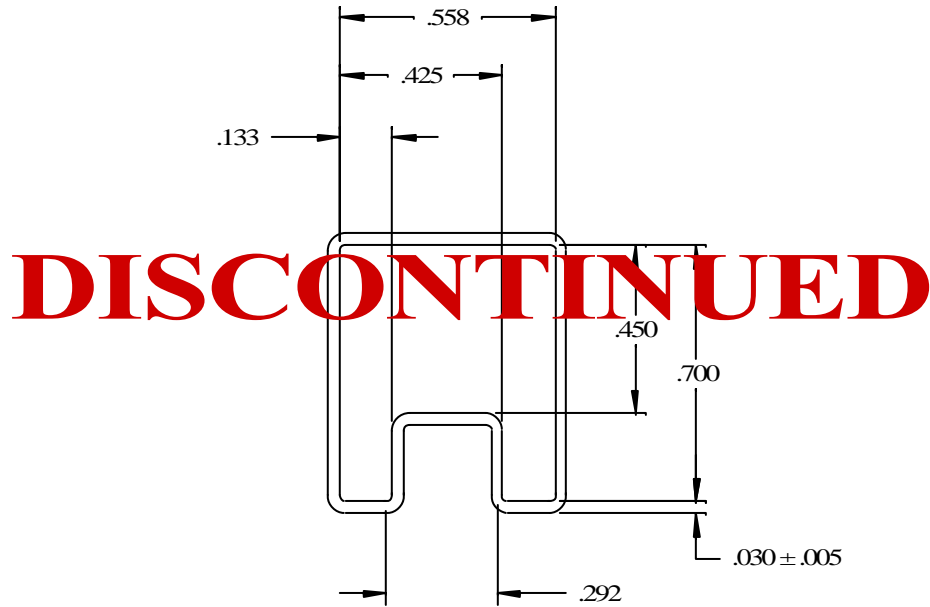

Tube Accessories

DESCRIPTION	Anti-static Connector Shipping Tube
PINS	MC-0550
END PLUGS	
CONDUCTIVE TUBE STUFFER	
RUBBER CUSHION END PLUG	
All tubes are 20" long. Modifications or custom lengths available.	

CONFIDENTIAL
This drawing represents
proprietary design information.
This drawing is confidential.
Do not distribute without
express written consent
of the client or Big Valley Packaging.

DRAWN BY	MC	SCALE	N/A
CHK'D BY	AC	DATE	11/18/2000
STD. TOLERANCE	± .010	PART NUMBER	MC-OP550/AS