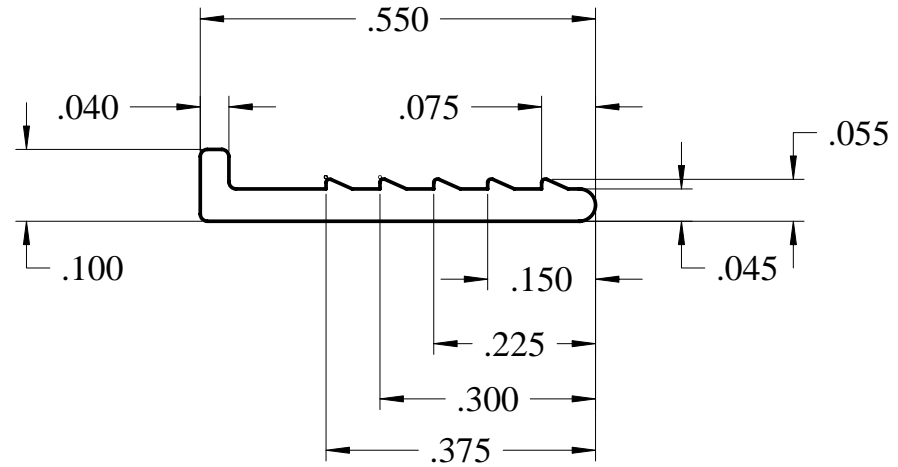

DESCRIPTION	Black End Plug
MATERIAL	Kraton 3204

CONFIDENTIAL
This drawing represents
proprietary design information.
This drawing is confidential.
Do not distribute without
express written consent
of the client or Big Valley Packaging.

DRAWN BY	SCALE
MC	N/A
CHK'D BY	DATE
	05/04/2002
APPROVED BY	PART NUMBER
	MC-487TSOPBEP