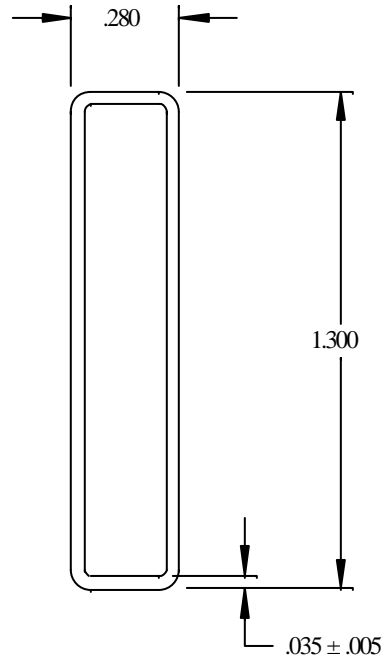

Tube Accessories

DESCRIPTION	84 Lead PLCC Anti-static Tube
PINS	N/A
END PLUGS	MC-1200BEP, MC-1200REP, MC-2039-12
CONDUCTIVE TUBE STUFFER	MC-12187CTS
RUBBER CUSHION END PLUG	MC-12187RCP
All tubes are 20" long. Modifications or custom lengths available.	

CONFIDENTIAL
This drawing represents
proprietary design information.
This drawing is confidential.
Do not distribute without
express written consent
of the client or Big Valley Packaging.

DRAWN BY	MC	SCALE	N/A
CHK'D BY	AC	DATE	1-27-97
STD. TOLERANCE	± .010	PART NUMBER	MC-84PLCC/AS