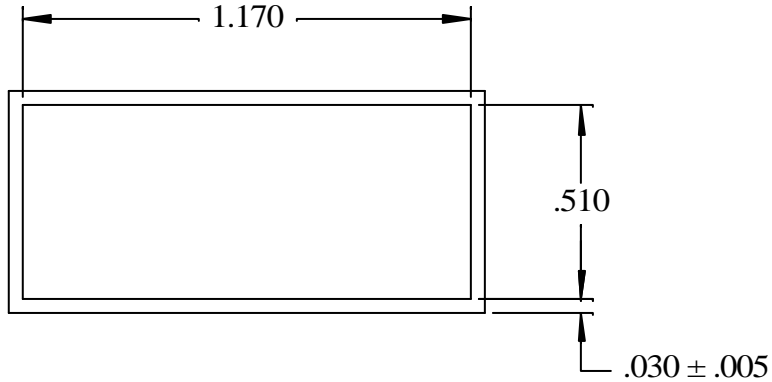

Tube Accessories

DESCRIPTION	Anti-static Socket / Carrier Tube
PINS	MC-0550BLUE
END PLUGS	SPECIAL ORDER
CONDUCTIVE TUBE STUFFER	SPECIAL ORDER
RUBBER CUSHION END PLUG	SPECIAL ORDER
All tubes are 20" long. Modifications or custom lengths available.	

CONFIDENTIAL
This drawing represents
proprietary design information.
This drawing is confidential.
Do not distribute without
express written consent
of the client or Big Valley Packaging.

DRAWN BY	MC	SCALE	N/A
CHK'D BY	AC	DATE	08-02-2000
APPROVED BY		PART NUMBER	MC-11SOCKET/AS