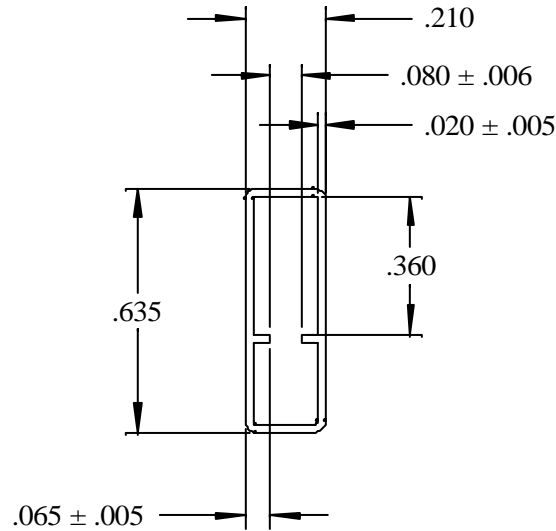

Tube Accessories

DESCRIPTION	ZIP Tube
PINS	N/A
END PLUGS	MC-322-3WHITE
CONDUCTIVE TUBE STUFFER	MC-3125CTS
RUBBER CUSHION END PLUG	MC-3125RCP
All tubes are 20" long. Modifications or custom lengths available.	

CONFIDENTIAL
This drawing represents
proprietary design information.
This drawing is confidential.
Do not distribute without
express written consent
of the client or Big Valley Packaging.

DRAWN BY	MC	SCALE	N/A
CHK'D BY		DATE	08/27/1997
APPROVED BY		PART NUMBER	MC-570ZIP