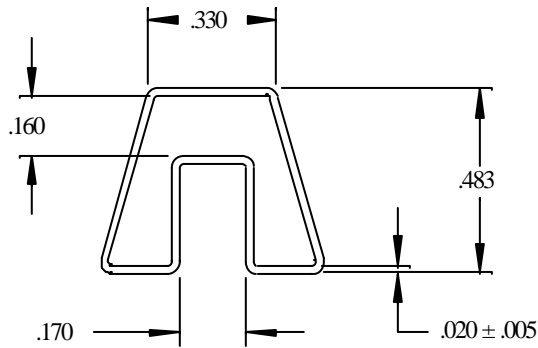

Tube Accessories

DESCRIPTION	300 Mil DIP Low Profile Anti-static Tube
PINS	MC-2000 EYELET, MC-4000 NEEDLE
END PLUGS	MC-300BEP, MC-300REP
CONDUCTIVE TUBE STUFFER	MC-3125CTS
RUBBER CUSHION END PLUG	MC-3125RCP
All tubes are 20" long. Modifications or custom lengths available.	

CONFIDENTIAL
This drawing represents
proprietary design information.
This drawing is confidential.
Do not distribute without
express written consent
of the client or Big Valley Packaging.

DRAWN BY	MC	SCALE	N/A
CHK'D BY	AC	DATE	1-27-97
APPROVED BY	AM	PART NUMBER	MC-300LAS