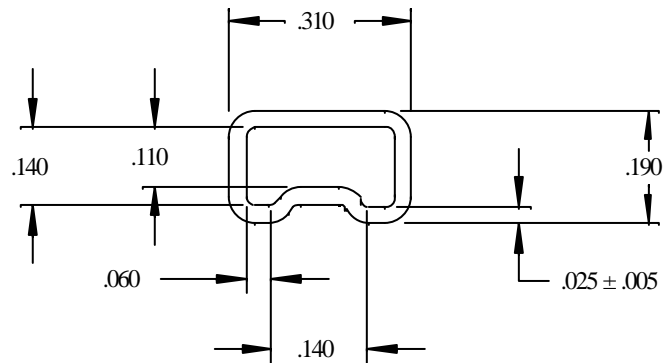

Tube Accessories

DESCRIPTION	8 Pin SOIC Anti-static Tube
END PLUG	MC-150SOICBEP
PIN	N/A
STATIC DISSIPATIVE TUBE STUFFER	MC-2060CTS
RUBBER CUSHION END PLUG	SPECIAL ORDER
All tubes are 20" long. Modifications or custom lengths available.	

CONFIDENTIAL
This drawing represents
proprietary design information.
This drawing is confidential.
Do not distribute without
express written consent
of the client or Big Valley Packaging.

DRAWN BY	MC	SCALE	N/A
CHK'D BY	AC	DATE	1-15-97
STD. TOLERANCE	± .010	PART NUMBER	MC-0587SOIC/AS