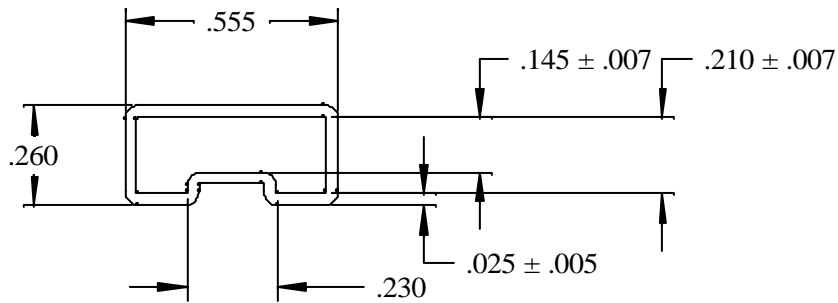

Tube Accessories

DESCRIPTION	400 Mil SOJ Anti-static Tube
PINS	N/A
END PLUGS	MC-322-3WHITE
CONDUCTIVE TUBE STUFFER	MC-4125CTS
RUBBER CUSHION END PLUG	SPECIAL ORDER
All tubes are 20" long. Modifications or custom lengths available.	

CONFIDENTIAL
This drawing represents
proprietary design information.
This drawing is confidential.
Do not distribute without
express written consent
of the client or Big Valley Packaging.

DRAWN BY	MC	SCALE	N/A
CHK'D BY		DATE	08/27/1997
APPROVED BY		PART NUMBER	MC-400SOJ/AS