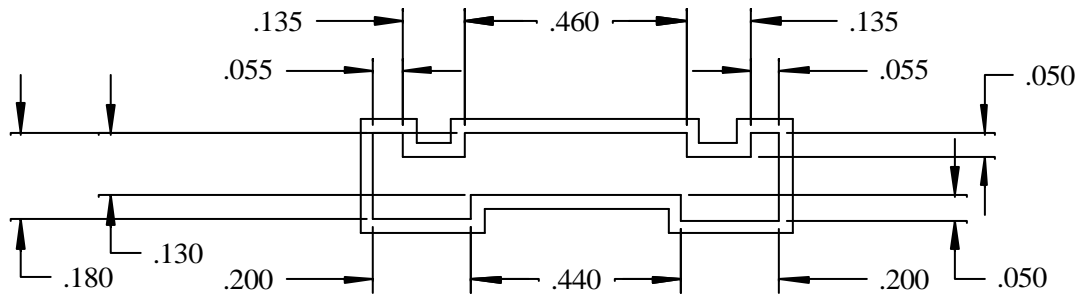

Tube Accessories

DESCRIPTION	Anti-static Tube
PINS	N/A
END PLUGS	BEP
CONDUCTIVE TUBE STUFFER	CTS
RUBBER CUSHION END PLUG	SPECIAL ORDER
All tubes are 20" long. Modifications or custom lengths available.	

CONFIDENTIAL
This drawing represents
proprietary design information.
This drawing is confidential.
Do not distribute without
express written consent
of the client or Big Valley Packaging.

DRAWN BY	MC	SCALE	N/A
CHK'D BY		DATE	09-28-2000
APPROVED BY		PART NUMBER	MC-450SOP/AS