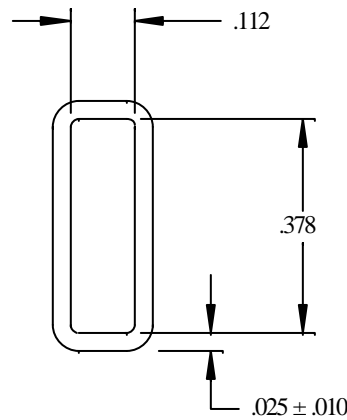

Tube Accessories

DESCRIPTION 18-20 LCC Anti-static Tube
PINS N/A
END PLUGS MC-322-3, MC-322-3WHITE, MC-322-3RED
CONDUCTIVE TUBE STUFFER MC-2060CTS
RUBBER CUSHION END PLUG Special Order
All tubes are 20" long. Modifications or custom lengths available.

CONFIDENTIAL
This drawing represents
proprietary design information.
This drawing is confidential.
Do not distribute without
express written consent
of the client or Big Valley Packaging.

DRAWN BY MC	SCALE N/A
CHK'D BY AC	DATE 1-27-97
STD. TOLERANCE ± .010	PART NUMBER MC-1820LCC/AS