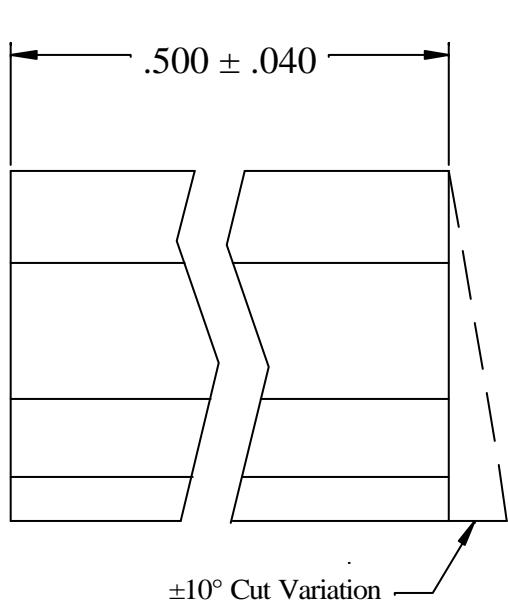

DESCRIPTION	Black End Plug
MATERIAL	Kraton 3204

CONFIDENTIAL
This drawing represents
proprietary design information.
This drawing is confidential.
Do not distribute without
express written consent
of the client or Big Valley Packaging.

DRAWN BY	MC	SCALE	N/A
CHK'D BY		DATE	05/04/2000
APPROVED BY		PART NUMBER	MC-0900STBEP