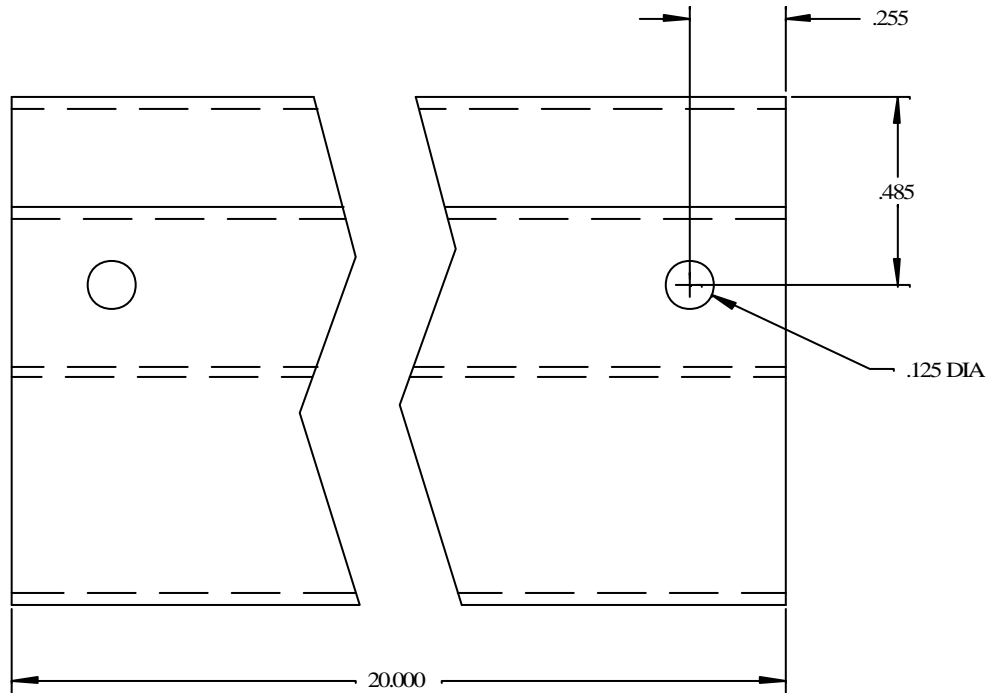

Tube Accessories

DESCRIPTION	TO-220 Anti-static Tube
PINS	MC-2000, MC-4000
END PLUGS	MC-300BEP
CONDUCTIVE TUBE STUFFER	SPECIAL ORDER
RUBBER CUSHION END PLUG	SPECIAL ORDER
All tubes are 20" long. Modifications or custom lengths available.	

CONFIDENTIAL
This drawing represents
proprietary design information.
This drawing is confidential.
Do not distribute without
express written consent
of the client or Big Valley Packaging.

DRAWN BY	MC	SCALE	N/A
CHK'D BY		DATE	10/05/2000
APPROVED BY		PART NUMBER	MC-TO225/AS