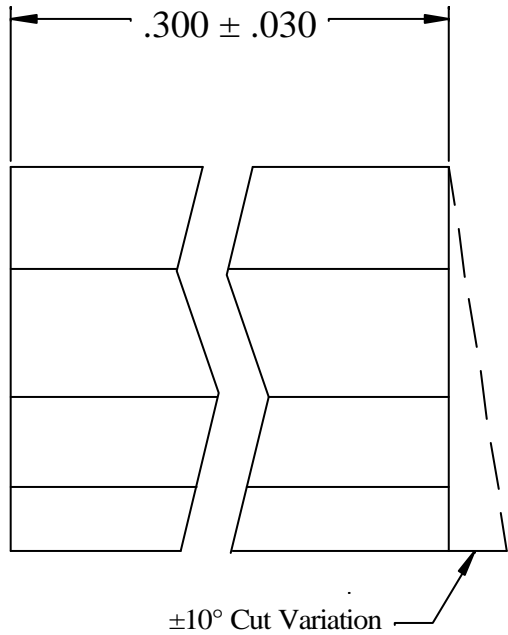

DESCRIPTION	Black End Plug
MATERIAL	Kraton 3204

CONFIDENTIAL
This drawing represents
proprietary design information.
This drawing is confidential.
Do not distribute without
express written consent
of the client or Big Valley Packaging.

DRAWN BY	MC	SCALE	N/A
CHK'D BY		DATE	05/04/2000
APPROVED BY		PART NUMBER	MC-300SOICBEP