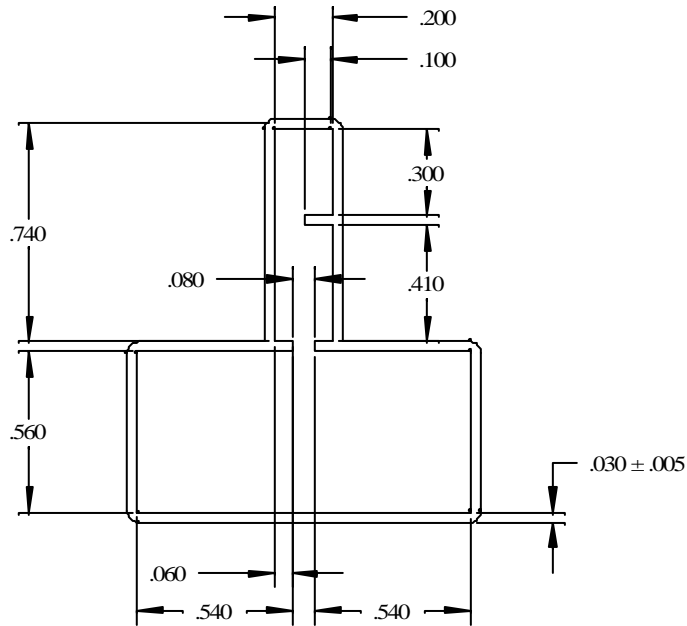

Tube Accessories

DESCRIPTION
PINS
END PLUGS
CONDUCTIVE TUBE STUFFER
RUBBER CUSHION END PLUG
All tubes are 20" long. Modifications or custom lengths available.

CONFIDENTIAL
This drawing represents
proprietary design information.
This drawing is confidential.
Do not distribute without
express written consent
of the client or Big Valley Packaging.

DRAWN BY MC	SCALE N/A
CHK'D BY	DATE 10/065/2000
APPROVED BY AM	PART NUMBER MC-220TR/AS