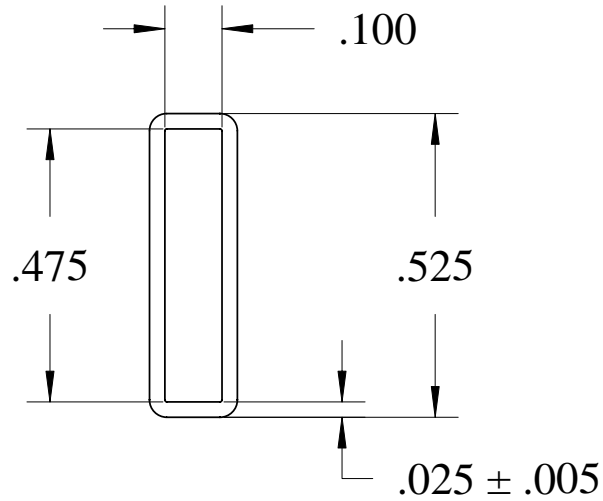

Tube Accessories

DESCRIPTION	28-32 Lead LCC
PINS	N/A
END PLUGS	MC-322-3WHITE
CONDUCTIVE TUBE STUFFER	MC-4060CTS
RUBBER CUSHION END PLUG	N/A
All tubes are 20" long. Modifications or custom lengths available.	

CONFIDENTIAL
This drawing represents
proprietary design information.
This drawing is confidential.
Do not distribute without
express written consent
of the client or Big Valley Packaging.

DRAWN BY		SCALE	
MC		N/A	
CHK'D BY		DATE	
		1-15-97	
STD. TOLERANCE		PART NUMBER	
± .010		MC-2832LCC/AS