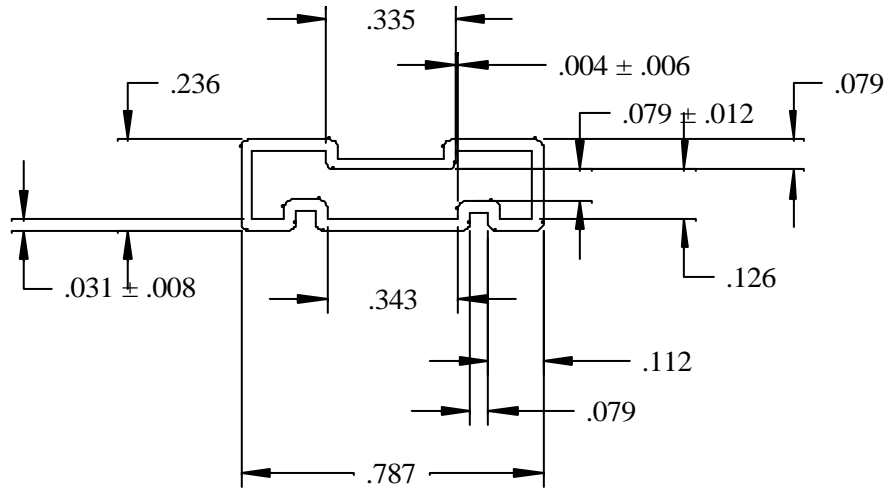

Tube Accessories

DESCRIPTION	350-400 Mil SOP Anti-static Tube
PINS	N/A
END PLUGS	MC-322-6WHITE
CONDUCTIVE TUBE STUFFER	MC-6060CTS
RUBBER CUSHION END PLUG	SPECIAL ORDER
All tubes are 20" long. Modifications or custom lengths available.	

CONFIDENTIAL
This drawing represents
proprietary design information.
This drawing is confidential.
Do not distribute without
express written consent
of the client or Big Valley Packaging.

DRAWN BY	MC	SCALE	N/A
CHK'D BY		DATE	08/27/1997
APPROVED BY		PART NUMBER	MC-525SOP/AS