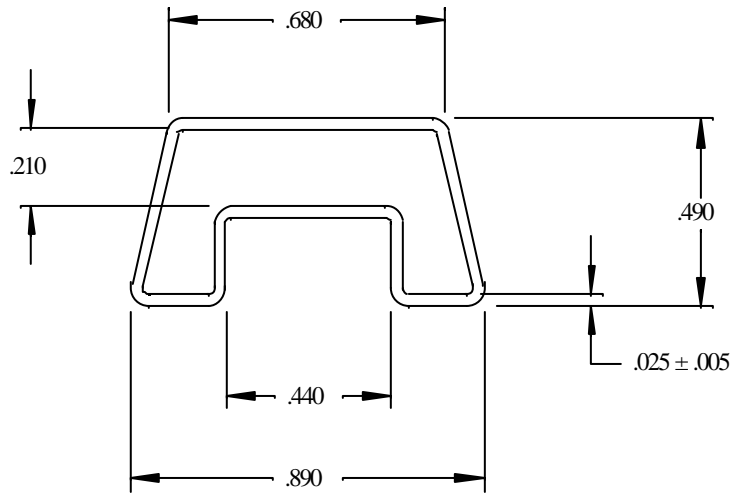

Tube Accessories

DESCRIPTION	600 Mil DIP High Profile Anti-static Tube
END PLUG	MC-600BEP, MC-600REP, MC-2039-6
PIN	MC-2000 EYELET, MC-4000 NEEDLE
CONDUCTIVE TUBE STUFFER	MC-6187CTS
MC-6187RCP	MC-6187RCP
All tubes are 20" long. Modifications or custom lengths available.	

CONFIDENTIAL
This drawing represents
proprietary design information.
This drawing is confidential.
Do not distribute without
express written consent
of the client or Big Valley Packaging.

DRAWN BY	MC	SCALE	N/A
CHK'D BY	AC	DATE	1-15-97
STD. TOLERANCE	± .010	PART NUMBER	MC-600HAS