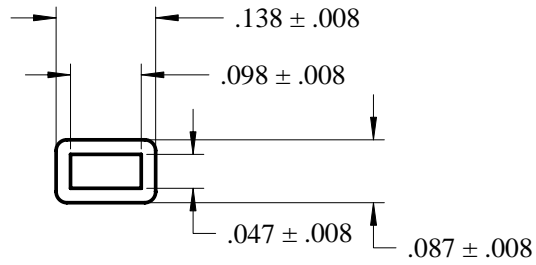

DESCRIPTION	2x2 QFN Anti-static Shipping Tube
PINS	N/A
END PLUGS	MC-MLF2BEP
CONDUCTIVE TUBE STUFFER	MC-1020CTS
RUBBER CUSHION END PLUG	N/A
All tubes are 15.00" long. Modifications or custom lengths available.	

CONFIDENTIAL
This drawing represents
proprietary design information.
This drawing is confidential.
Do not distribute without
express written consent
of the client or Big Valley Packaging.

DRAWN BY		SCALE
MC		N/A
CHK'D BY		DATE
PC		02/27/2002
STD. TOLERANCE		PART NUMBER
± .010		MC-2QFN/AS