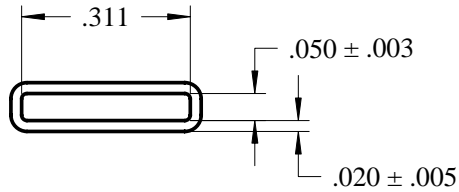

Tube Accessories

DESCRIPTION	7x7 LPCC Anti-static Shipping Tube
PINS	N/A
END PLUGS	MC-0110-01
CONDUCTIVE TUBE STUFFER	MC-2020CTS
RUBBER CUSHION END PLUG	N/A
All tubes are 15.00" long. Modifications or custom lengths available.	

CONFIDENTIAL
This drawing represents
proprietary design information.
This drawing is confidential.
Do not distribute without
express written consent
of the client or Big Valley Packaging.

DRAWN BY		SCALE
MC		N/A
CHK'D BY		DATE
AC		02/27/2002
STD. TOLERANCE		PART NUMBER
± .010		MC-7LPCC/AS