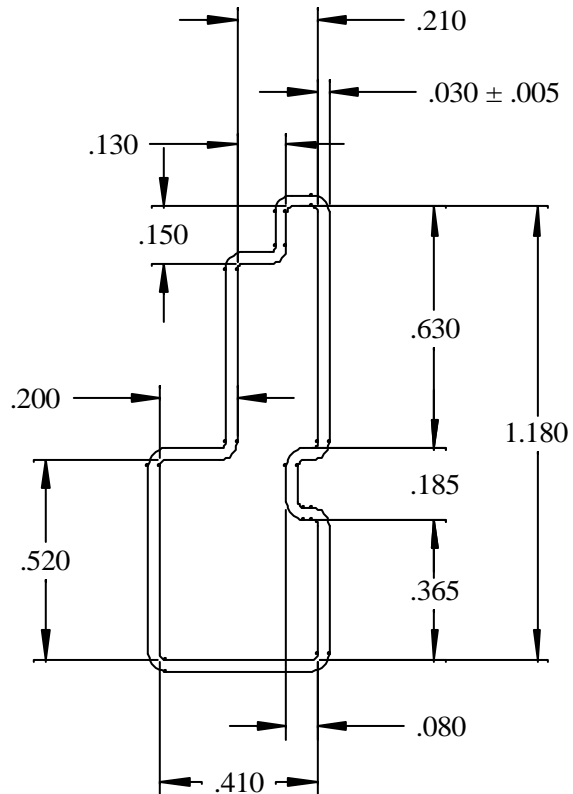

Tube Accessories

DESCRIPTION	Anti-static Tube
PINS	MC-2000WHITE
END PLUGS	MC-300BEP
CONDUCTIVE TUBE STUFFER	SPECIAL ORDER
RUBBER CUSHION END PLUG	SPECIAL ORDER
All tubes are 20" long. Modifications or custom lengths available.	

CONFIDENTIAL
This drawing represents
proprietary design information.
This drawing is confidential.
Do not distribute without
express written consent
of the client or Big Valley Packaging.

DRAWN BY	MC	SCALE	N/A
CHK'D BY		DATE	08/27/1997
APPROVED BY		PART NUMBER	MC-TO226/AS