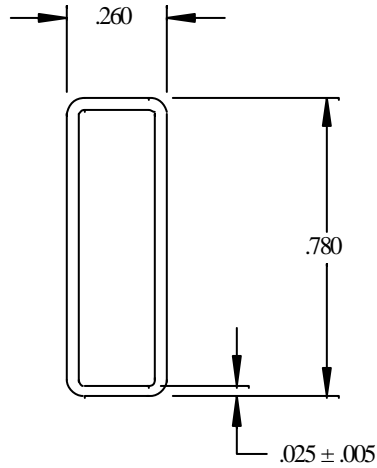

Tube Accessories

DESCRIPTION	44 Lead PLCC Anti-static Tube
PINS	N/A
END PLUGS	MC-600BEP, MC-600REP, MC-2039-6
MC-6125CTS	MC-6187CTS
RUBBER CUSHION END PLUG	MC-6187RCP
All tubes are 20" long. Modifications or custom lengths available.	

CONFIDENTIAL
This drawing represents
proprietary design information.
This drawing is confidential.
Do not distribute without
express written consent
of the client or Big Valley Packaging.

DRAWN BY	MC	SCALE	N/A
CHK'D BY	AC	DATE	1-27-97
STD. TOLERANCE	± .010	PART NUMBER	MC-44PLCC/AS