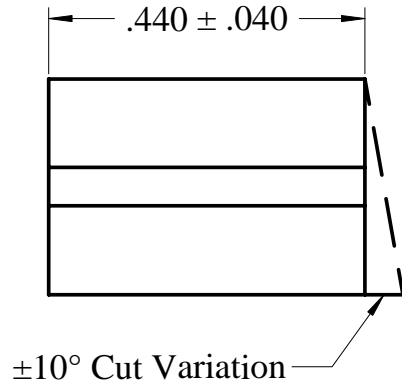

DESCRIPTION	Black End Plug
MATERIAL	Kraton 3204

CONFIDENTIAL
This drawing represents
proprietary design information.
This drawing is confidential.
Do not distribute without
express written consent
of the client or Big Valley Packaging.

DRAWN BY	SCALE
MC	N/A
CHK'D BY	DATE
	05/04/2002
APPROVED BY	PART NUMBER
	MC-487TSOPBEP