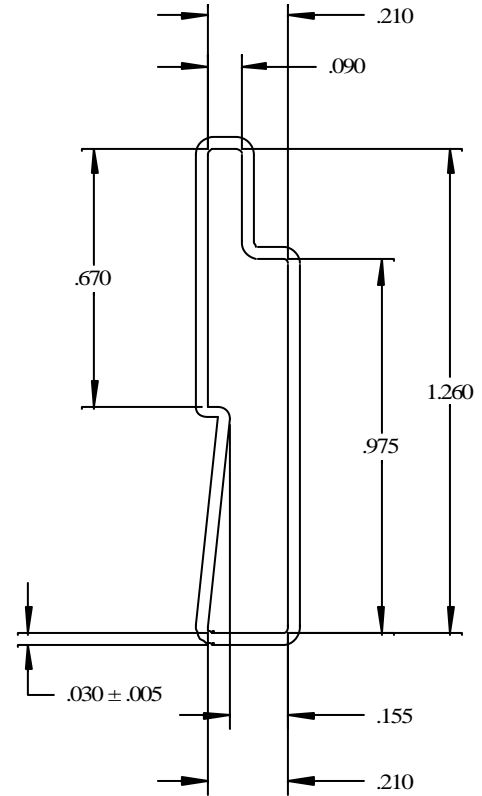

Tube Accessories

DESCRIPTION	TO-220 Anti-static Tube
PINS	MC-2000, MC-4000
END PLUGS	MC-300BEP
CONDUCTIVE TUBE STUFFER	SPECIAL ORDER
RUBBER CUSHION END PLUG	SPECIAL ORDER
All tubes are 20" long. Modifications or custom lengths available.	

CONFIDENTIAL
This drawing represents
proprietary design information.
This drawing is confidential.
Do not distribute without
express written consent
of the client or Big Valley Packaging.

DRAWN BY	MC	SCALE	N/A
CHK'D BY		DATE	10/05/2000
APPROVED BY		PART NUMBER	MC-TO225/AS