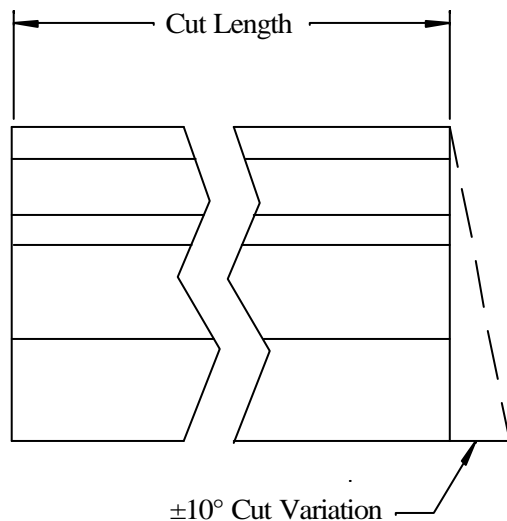

Part Number	Cut Length	Color	Tube Outline
MC-322-3WHITE	.300"	White	300 Mil SOIC 20, 28 and 32 LCC
MC-322-3RED	.300"	Red	300 Mil SOIC 20, 28 and 32 LCC
MC-322-6WHITE	.600"	White	32 SOPand 44 LCC
MC-322-6BLUE	.600"	Blue	32 SOPand 44 LCC

DESCRIPTION	Two Pronged Low Profile End Plug
MATERIAL	Kraton 3202

CONFIDENTIAL
This drawing represents
proprietary design information.
This drawing is confidential.
Do not distribute without
express written consent
of the client or Big Valley Packaging.

DRAWN BY	MC	SCALE	N/A
CHK'D BY		DATE	04/25/2000
APPROVED BY		PART NUMBER	MC-322-X