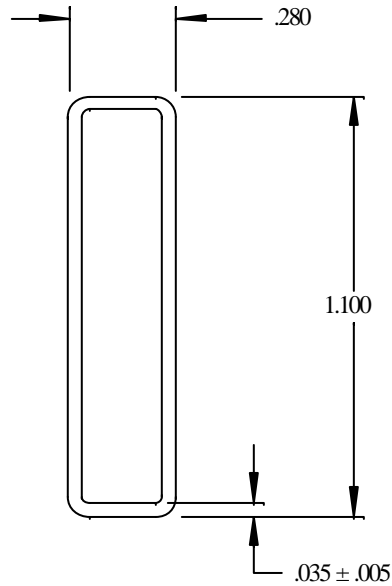

Tube Accessories

DESCRIPTION	68 Lead PLCC Anti-static Tube
PINS	N/A
END PLUGS	MC-900BEP, MC-900REP, MC-2039-9
CONDUCTIVE TUBE STUFFER	MC-9187CTS
RUBBER CUSHION END PLUG	MC-9187RCP
All tubes are 20" long. Modifications or custom lengths available.	

CONFIDENTIAL
This drawing represents
proprietary design information.
This drawing is confidential.
Do not distribute without
express written consent
of the client or Big Valley Packaging.

DRAWN BY	MC	SCALE	N/A
CHK'D BY	AC	DATE	1-27-97
STD. TOLERANCE	± .010	PART NUMBER	MC-68PLCC/AS