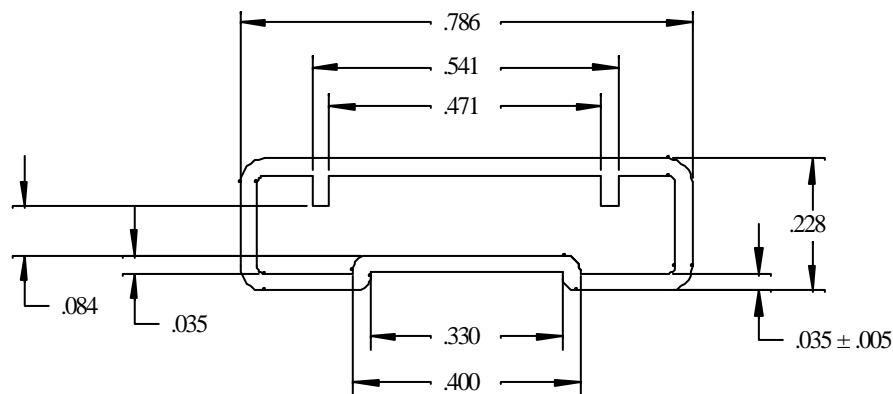

Tube Accessories

DESCRIPTION	32 Lead SOP Anti-static Tube
PINS	N/A
END PLUGS	MC-322-6WHITE
CONDUCTIVE TUBE STUFFER	MC-6060CTS
RUBBER CUSHION END PLUG	SPECIAL ORDER
All tubes are 20" long. Modifications or custom lengths available.	

CONFIDENTIAL
This drawing represents
proprietary design information.
This drawing is confidential.
Do not distribute without
express written consent
of the client or Big Valley Packaging.

DRAWN BY	MC	SCALE	N/A
CHK'D BY		DATE	8/27/97
APPROVED BY		PART NUMBER	MC-32SOP/AS