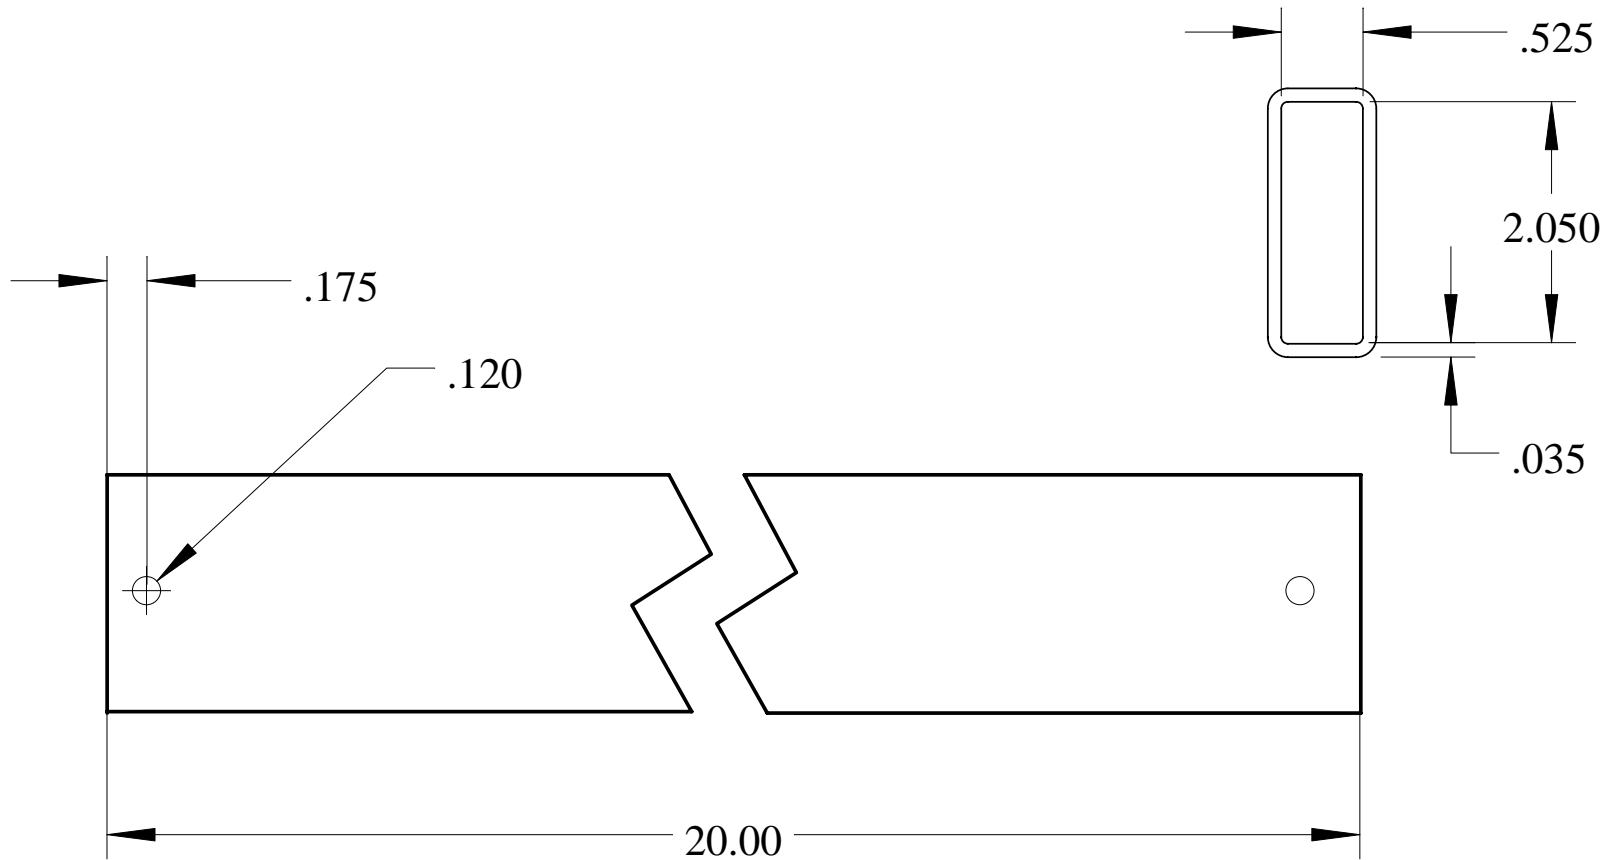

Tube Accessories

DESCRIPTION	Socket/Carrier Anti-static Shipping Tube
PINS	MC-0550BLUE
END PLUGS	
CONDUCTIVE TUBE STUFFER	
RUBBER CUSHION END PLUG	

CONFIDENTIAL
This drawing represents
proprietary design information.
This drawing is confidential.
Do not distribute without
express written consent
of the client or Big Valley Packaging.

DRAWN BY		SCALE	
MC		N/A	
CHK'D BY		DATE	
		2-22-00	
STD. TOLERANCE		PART NUMBER	
± .010		MC-2SOCKET/AS