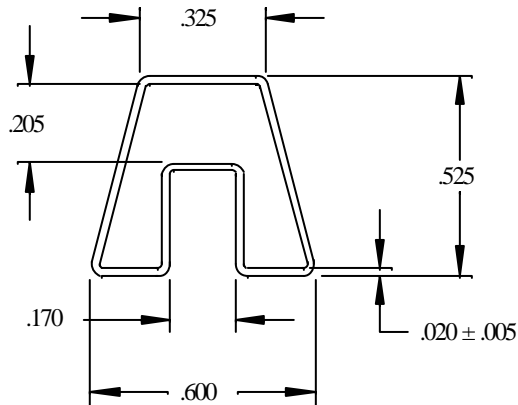

Tube Accessories

DESCRIPTION	300 Mil DIP High Profile Anti-static Tube
PINS	MC-2000 EYELET, MC-4000 NEEDLE
END PLUGS	MC-300BEP, MC-300REP
CONDUCTIVE TUBE STUFFER	MC-3187CTS
RUBBER CUSHION END PLUG	MC-3187RCP
All tubes are 20" long. Modifications or custom lengths available.	

CONFIDENTIAL
This drawing represents
proprietary design information.
This drawing is confidential.
Do not distribute without
express written consent
of the client or Big Valley Packaging.

DRAWN BY	MC	SCALE	N/A
CHK'D BY	AC	DATE	1-27-97
STD. TOLERANCE	± .010	PART NUMBER	MC-300HAS