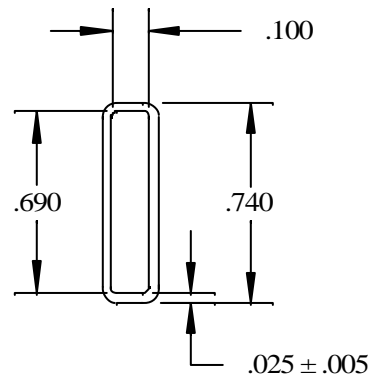

Tube Accessories

DESCRIPTION	44 Lead LCC
PINS	N/A
END PLUGS	MC-322-6WHITE
CONDUCTIVE TUBE STUFFER	MC-6060CTS
RUBBER CUSHION END PLUG	N/A
All tubes are 20" long. Modifications or custom lengths available.	

CONFIDENTIAL
This drawing represents
proprietary design information.
This drawing is confidential.
Do not distribute without
express written consent
of the client or Big Valley Packaging.

DRAWN BY	MC	SCALE	N/A
CHKD BY	AC	DATE	1-15-97
STD. TOLERANCE	± .010	PART NUMBER	MC-44LCC/AS