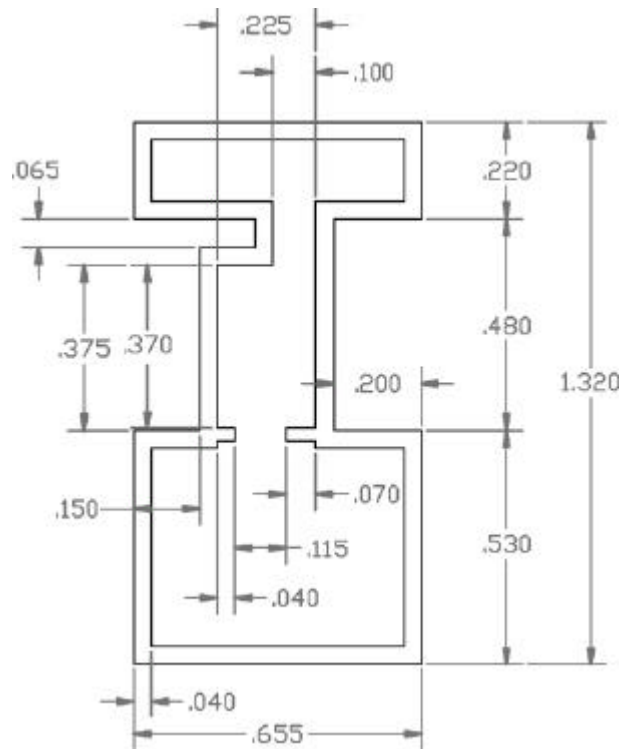

Tube Accessories

DESCRIPTION	TO-220 Anti-static Tube
PINS	MC-4000 NEEDLE
END PLUGS	
CONDUCTIVE TUBE STUFFER	
RUBBER CUSHION END PLUG	

CONFIDENTIAL
This drawing represents
proprietary design information.
This drawing is confidential.
Do not distribute without
express written consent
of the client or Big Valley Packaging.

DRAWN BY	MC	SCALE	N/A
CHK'D BY	MV	DATE	10/01/99
APPROVED BY	AM	PART NUMBER	MC-MULTI-TO/AS