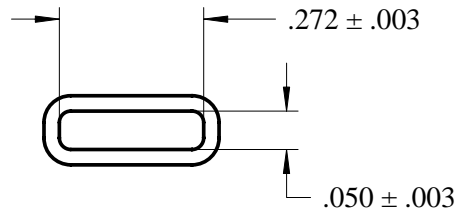

Tube Accessories

DESCRIPTION	6x6 QFN Anti-static Shipping Tube
PINS	N/A
END PLUGS	MC-MLF4BEP
CONDUCTIVE TUBE STUFFER	MC-1520CTS
RUBBER CUSHION END PLUG	N/A
All tubes are 15.00" long. Modifications or custom lengths available.	

CONFIDENTIAL
This drawing represents
proprietary design information.
This drawing is confidential.
Do not distribute without
express written consent
of the client or Big Valley Packaging.

DRAWN BY		SCALE	
MC		N/A	
CHK'D BY		DATE	
AC		02/27/2002	
STD. TOLERANCE		PART NUMBER	
± .010		MC-6QFN/AS