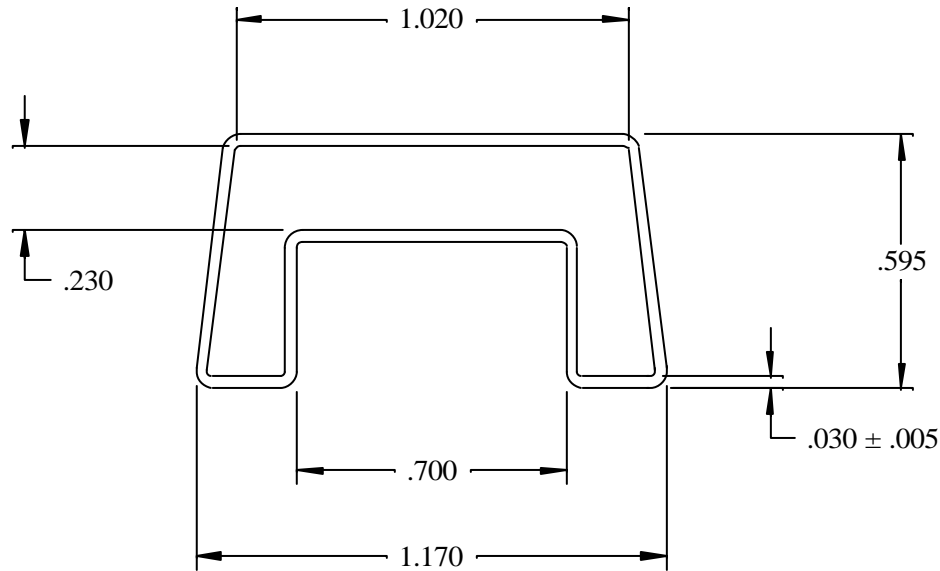

Tube Accessories

DESCRIPTION	900 Mil High Profile DIP Tube
PINS	MC-2000 EYELET, MC-4000 NEEDLE
END PLUGS	MC-900BEP, MC-2039-9
CONDUCTIVE TUBE STUFFER	MC-9187CTS
RUBBER CUSHION END PLUG	SPECIAL ORDER
All tubes are 20" long. Modifications or custom lengths available.	

CONFIDENTIAL
This drawing represents
proprietary design information.
This drawing is confidential.
Do not distribute without
express written consent
of the client or Big Valley Packaging.

DRAWN BY	MC	SCALE	N/A
CHK'D BY	MV	DATE	12/9/97
APPROVED BY	AM	PART NUMBER	MC-900HAS