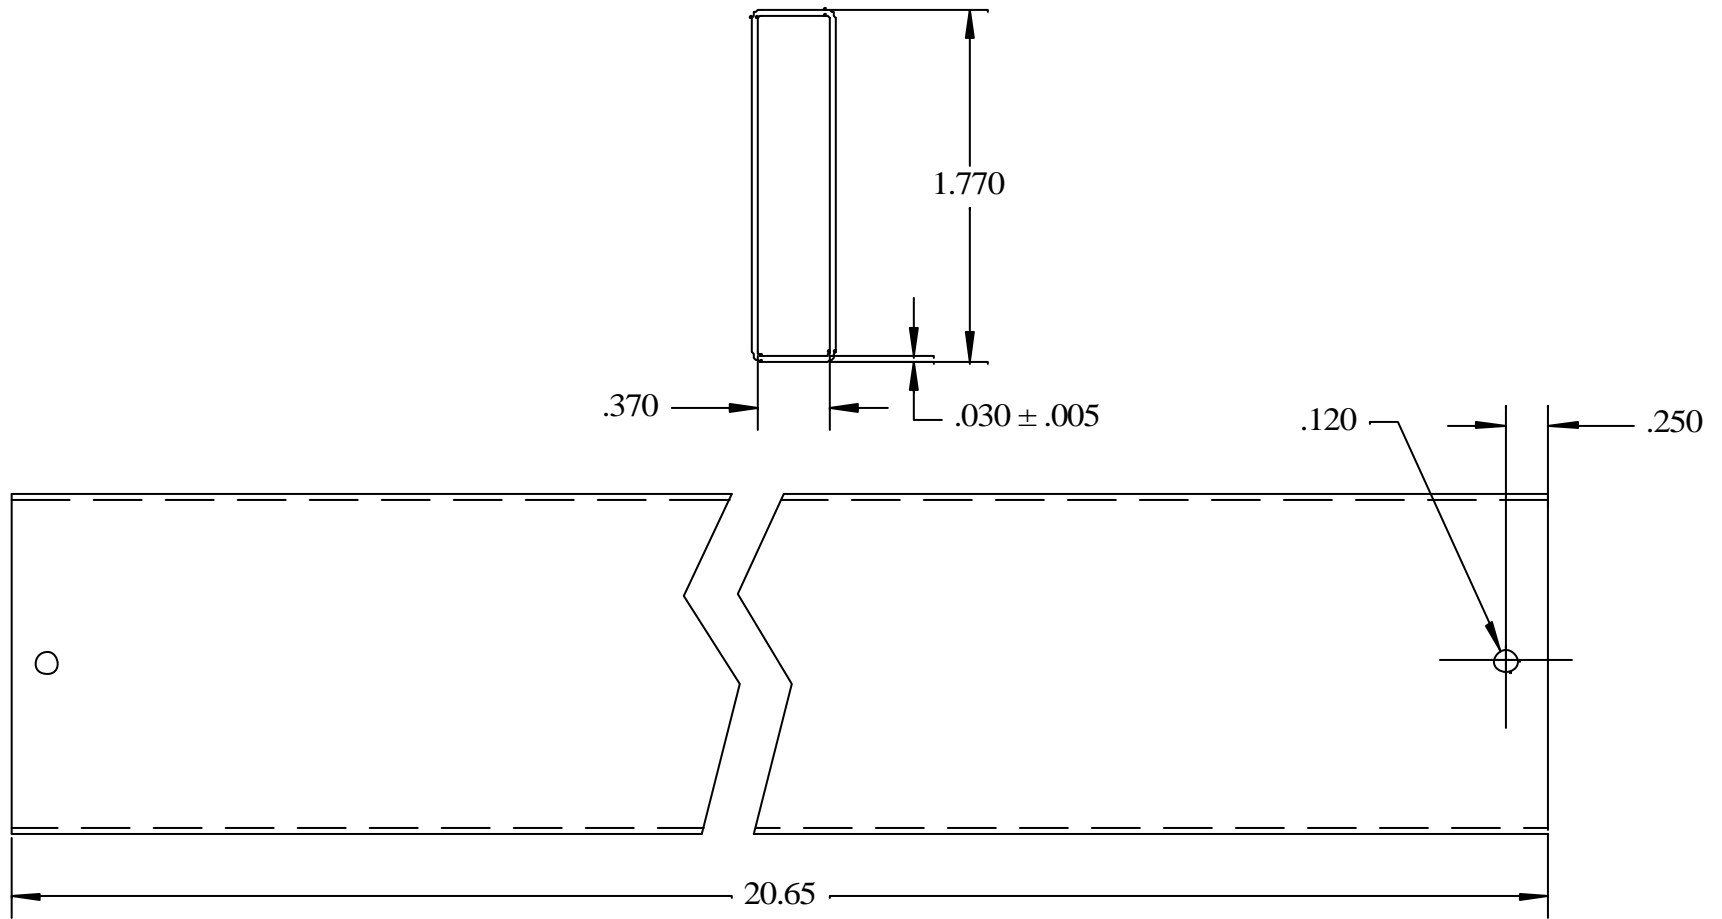

Tube Accessories

DESCRIPTION	Socket/Carrier Anti-static Shipping Tube
PINS	N/A
END PLUGS	
CONDUCTIVE TUBE STUFFER	
RUBBER CUSHION END PLUG	

CONFIDENTIAL
This drawing represents
proprietary design information.
This drawing is confidential.
Do not distribute without
express written consent
of the client or Big Valley Packaging.

DRAWN BY	MC	SCALE	N/A
CHK'D BY		DATE	6/6/2000
STD. TOLERANCE	± .010	PART NUMBER	MC-17SOCKET/AS