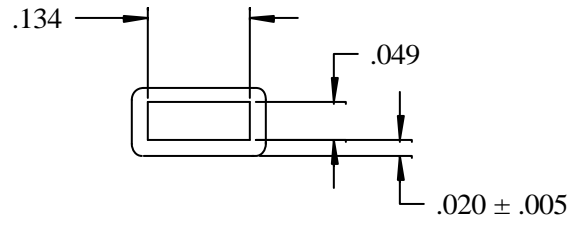

Tube Accessories

DESCRIPTION	3x3 QFN Anti-static Shipping Tube
PINS	N/A
END PLUGS	MC-MLF3BEP
CONDUCTIVE TUBE STUFFER	MC-1020CTS
RUBBER CUSHION END PLUG	N/A
All tubes are 15.00" long. Modifications or custom lengths available.	

CONFIDENTIAL
This drawing represents
proprietary design information.
This drawing is confidential.
Do not distribute without
express written consent
of the client or Big Valley Packaging.

DRAWN BY	MC	SCALE	N/A
CHK'D BY	AC	DATE	02/27/2002
STD. TOLERANCE	± .010	PART NUMBER	MC-3QFN/AS