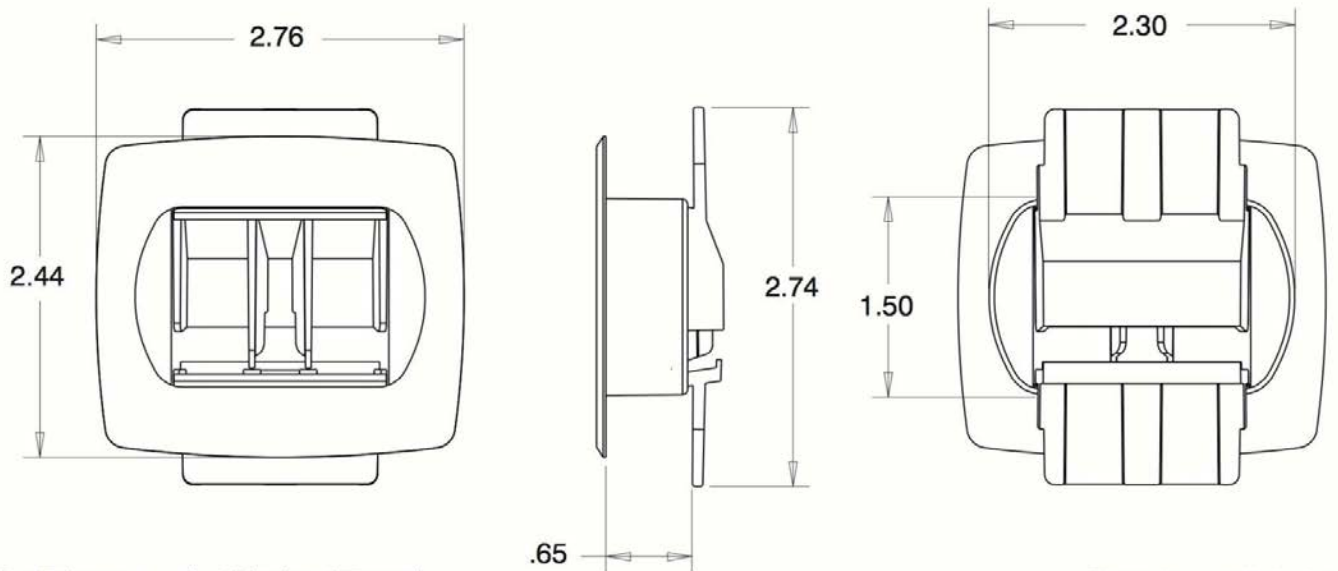

520-988-3002

www.BigValleyPackaging.com

Product Description

BCLIP-HP601W

DOUBLE WALL B-CLIP

Size: 2.76 inches x 2.44 inches

Material: Polypropylene

Em: Support@BigValleyPackaging.com

www.PackingShippingSupplies.com

Product Dimensions

Die-cut Dimensions

Packaging Information

Carton Pack: 700
Carton Weight: 25 lbs