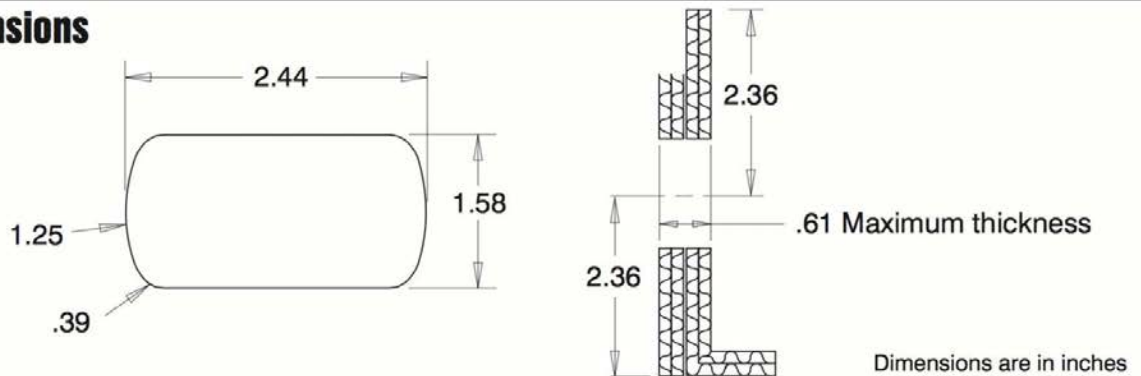

520-988-3002

www.BigValleyPackaging.com

Product Description

BCLIP-HP601W

DOUBLE WALL B-CLIP

Size: 2.76 inches x 2.44 inches

Material: Polypropylene

Em: Support@BigValleyPackaging.com

www.PackingShippingSupplies.com

Product Dimensions

Die-cut Dimensions

Packaging Information

Carton Pack: 700
Carton Weight: 25 lbs