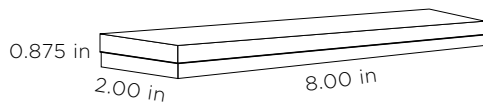

NATURAL & WHITE JEWELRY BOXES

FOB: Brea CA, 92821

 **MADE IN THE USA**

Boxes

READING OUR JEWELRY BOX DIMENSIONS

Size: 8x2x0.875

White Swirl
(WSW)

White Krome
(WKR)

Natural Kraft
(NAT)

Item #	Size	Qty/Cs	Wt/Cs	Cs Dim	Max Imprint	1-19 Cs.	20+ Cs.
4JWB11	1.75x1.125x0.625	100	2 lbs.	10x8x4	1x1	38.20	35.40
4JWB21	2.5x1.5x0.875	100	3 lbs.	12x10x6	1.75x1	39.20	36.40
4JWB32	3.0625x2.125x1	100	4 lbs.	13x13x7	2.5x1.5	42.90	39.90
4JWB33	3.5x3.5x1	100	6 lbs.	19x8x12	2.5x2.5	53.80	50.00
4JWB3D	3.5x3.5x1.5	100	8 lbs.	20x16x9	2.5x2.5	67.70	62.90
4JWB34	3.5x3.5x2	100	8 lbs.	19x16x12	2.5x2.5	74.60	69.30
4JWB53	5.25x3.75x0.875	100	8 lbs.	21x12x11	4x3	66.20	61.40
4JWB65	6x5x1	50	6 lbs.	27x13x6	4.25x2.75	46.20	42.90
4JWB75	7x5.5x1	50	7 lbs.	30x8x12	5x3	51.40	47.70
4JWB82	8x2x0.875	100	7 lbs.	17x12x11	5x1	62.30	57.90
4JWB85	8x5.5x1.25	50	8 lbs.	29x9x14	5x3.5	68.00	63.10